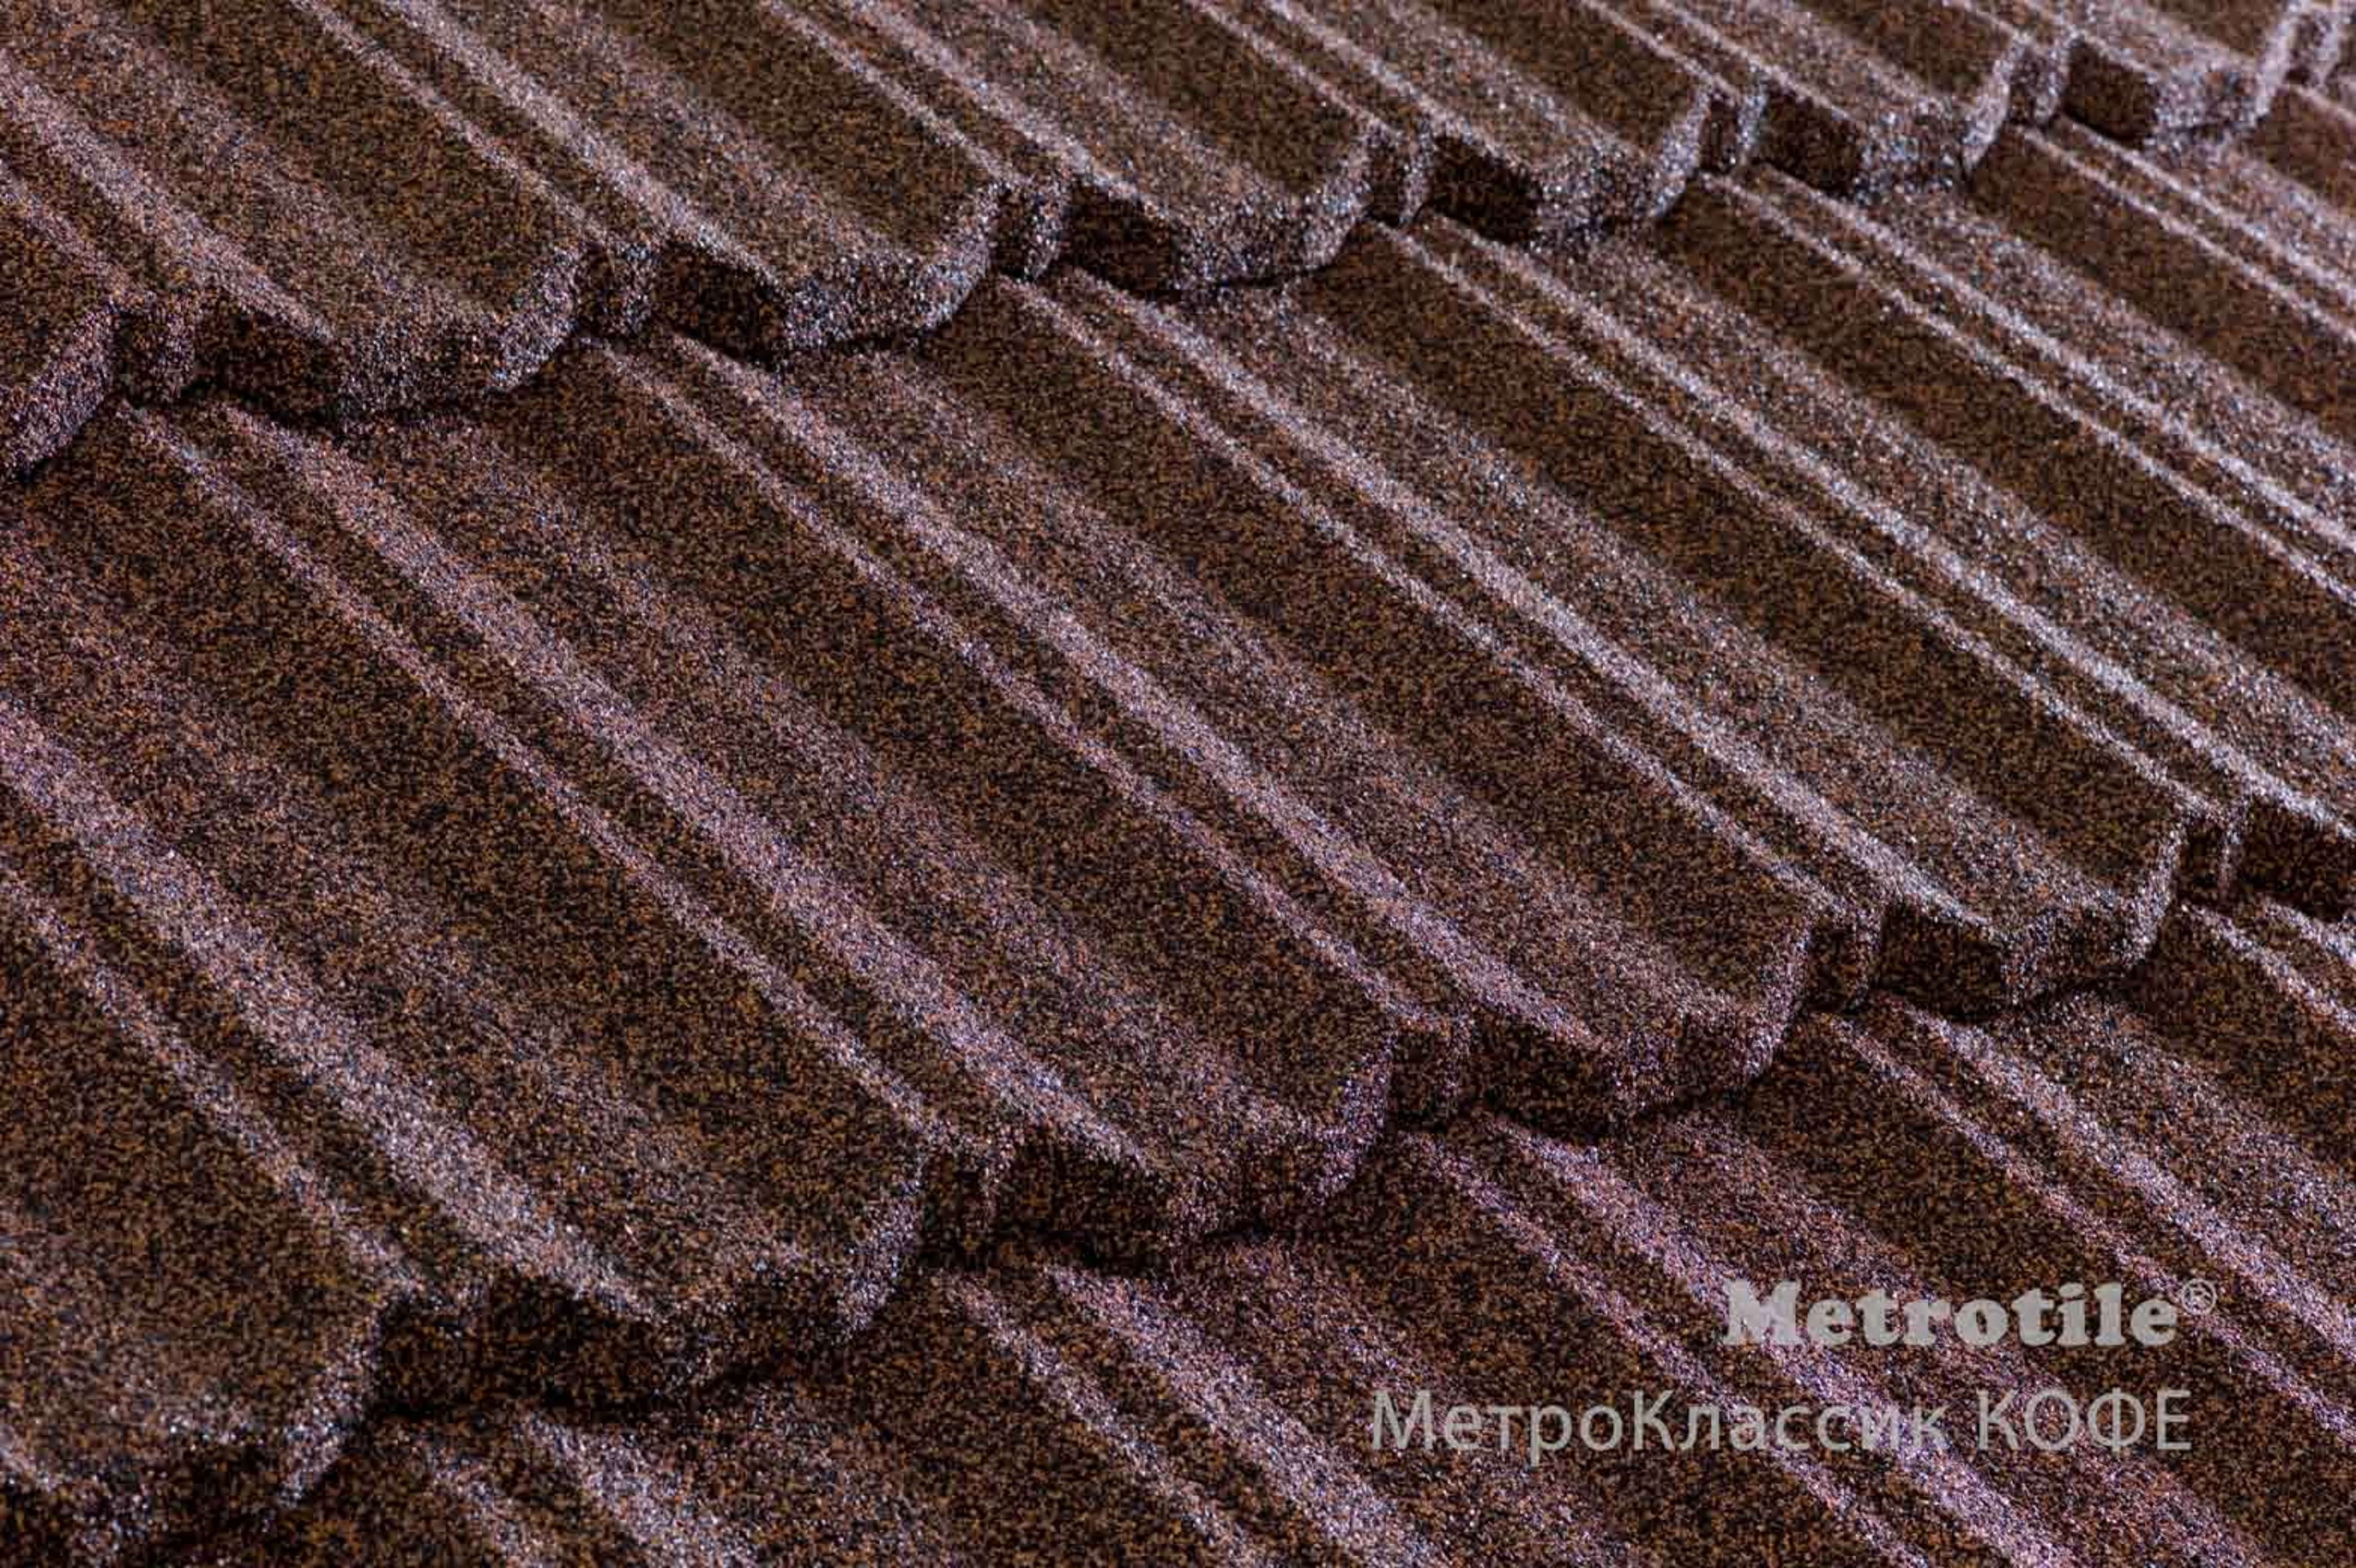

МетроРоман ТЕРРАКОТОВО-ЖЕЛТЫЙ

**Metrotile®**

МетроРоман ЦЕДАР-БРАУН

**Metrotile®**

МетроШейк ЗЕЛЕНый

**Metrotile®**

МетроШейк СЛАНЦЕВО-СЕРЫЙ

**Metrotile®**

МетроШейк-II СЕРЫЙ

**Metrotile®**

МетроКлассик КОРАЛЛ

**Metrotile®**

МетроКлассик КОФЕ

**Metrotile®**

МетроКлассик СЕРЫЙ

A close-up photograph of a dark brown, textured carpet. The carpet has a distinct diamond or square pattern, with each tile having a slightly raised, ribbed texture. The overall appearance is that of a high-quality, plush carpet. The lighting is even, highlighting the fine details of the fibers and the pattern.