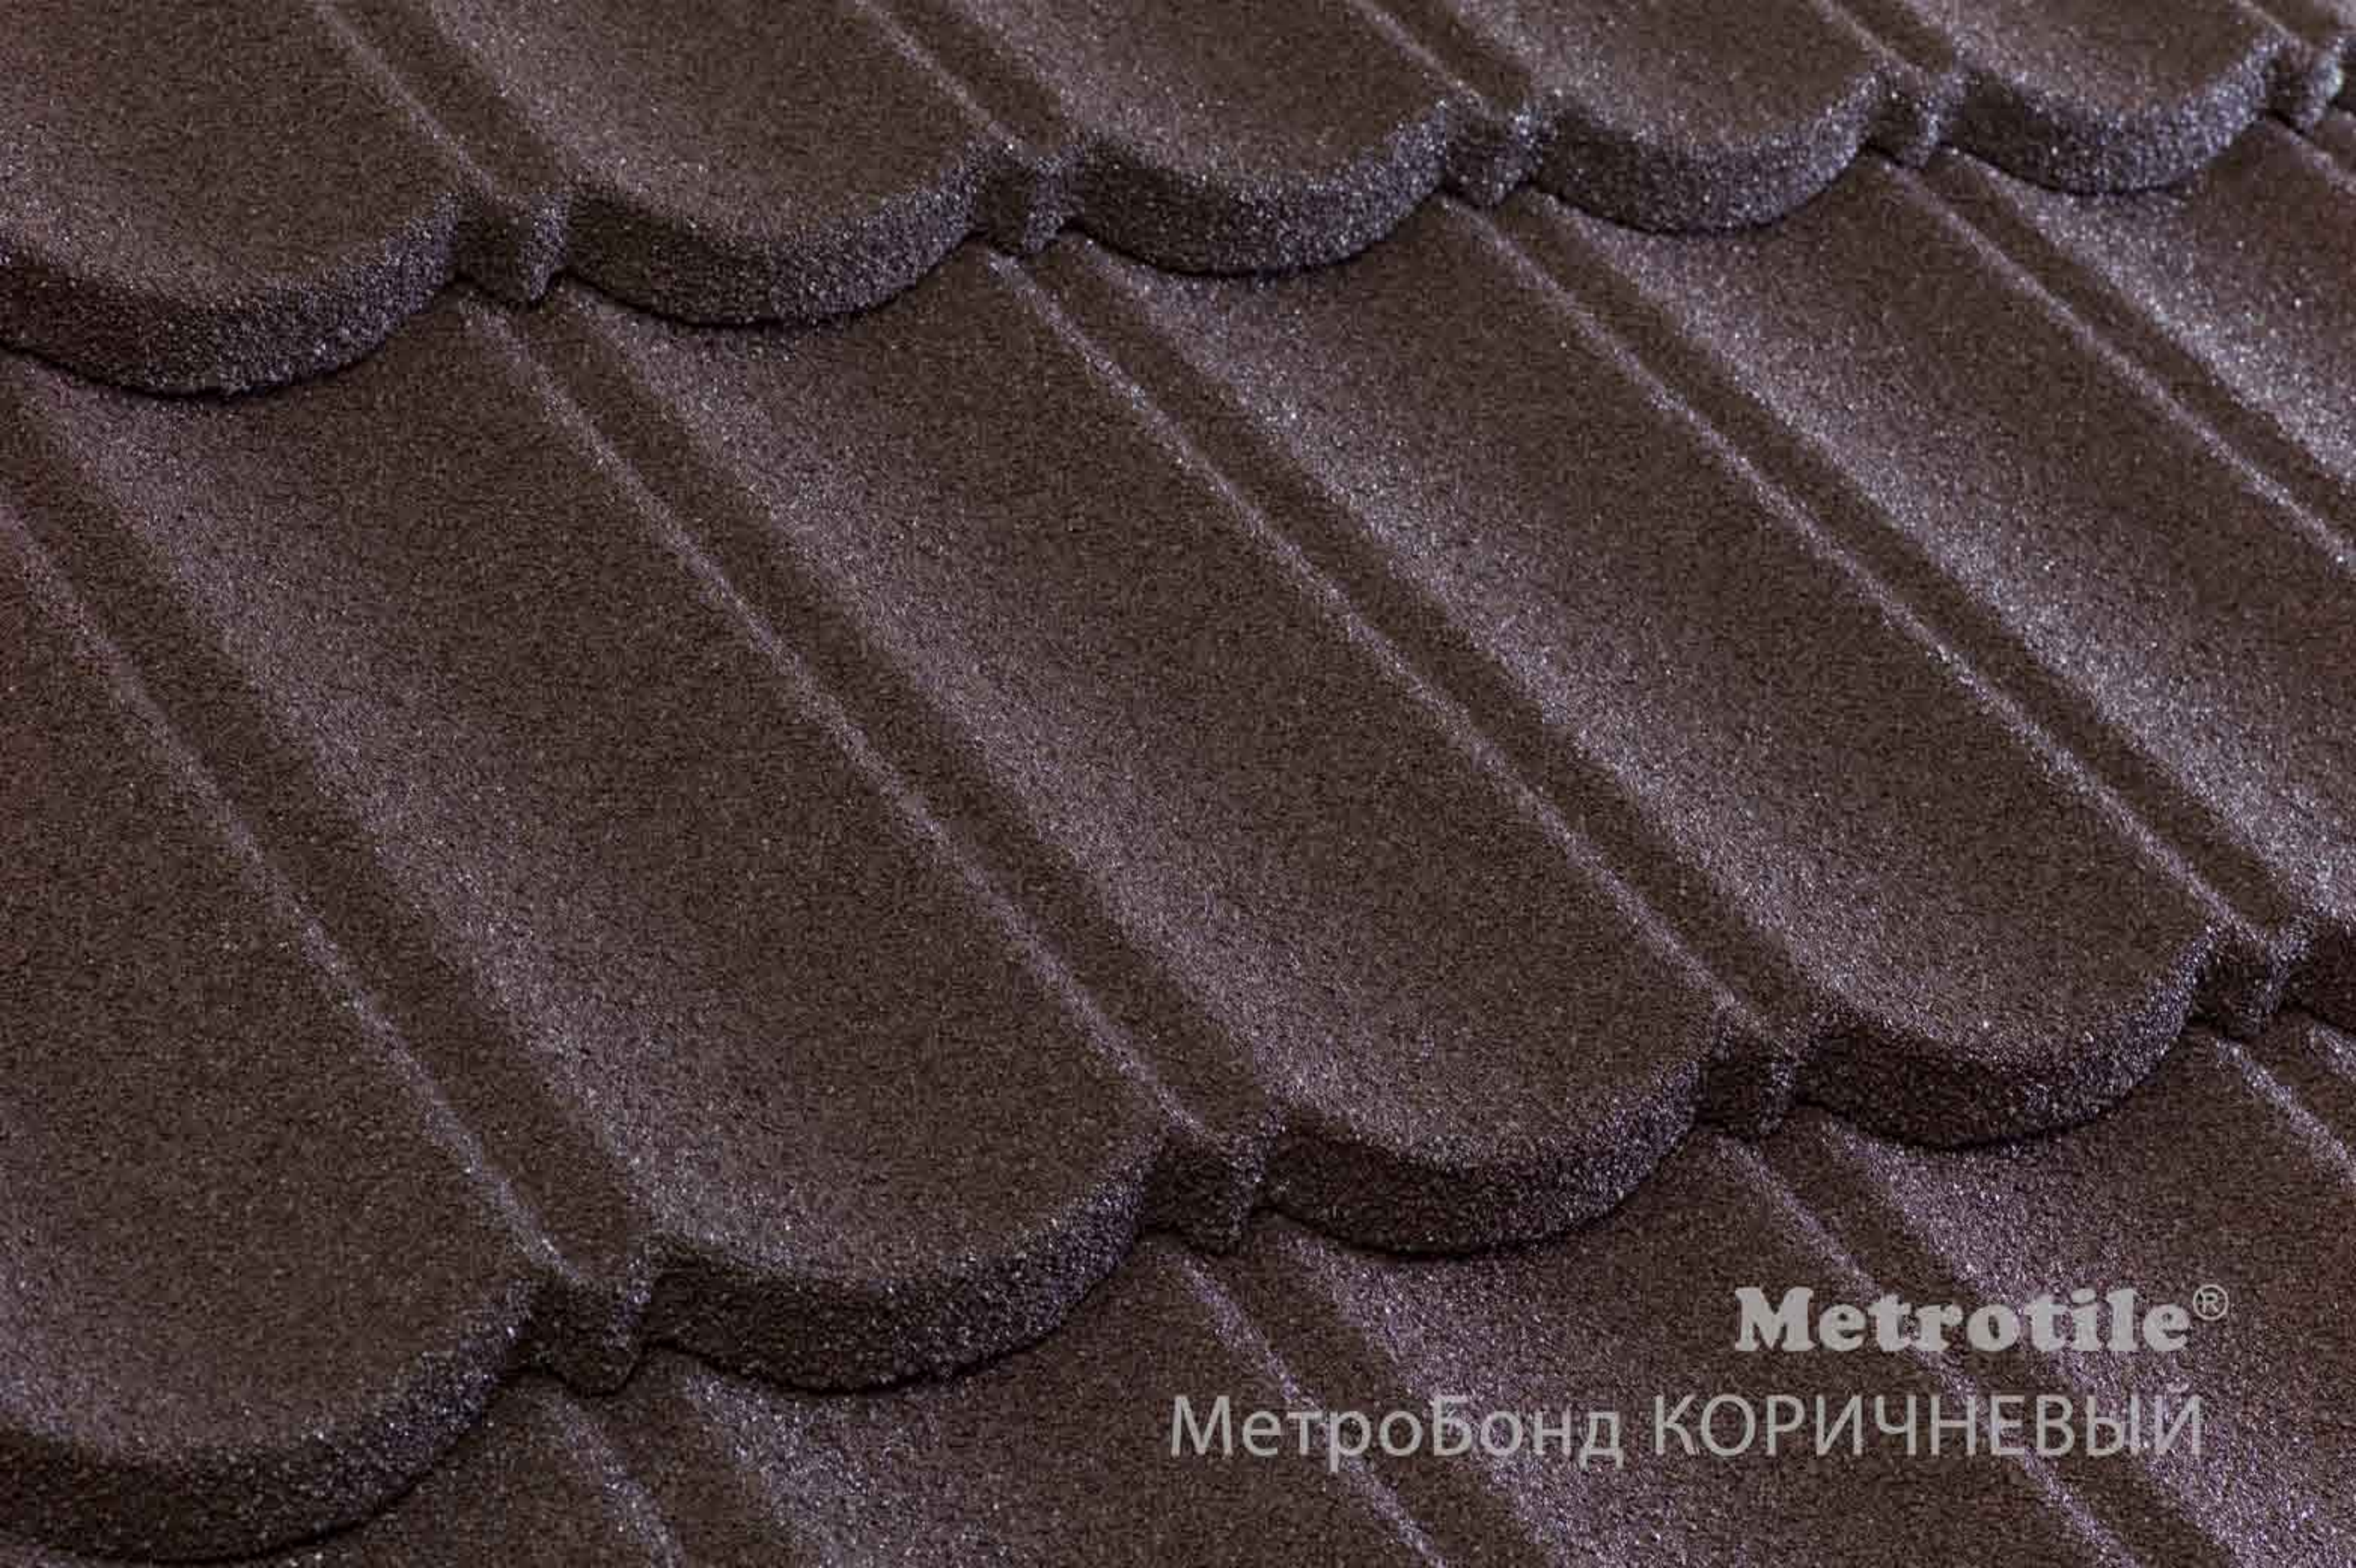

Metrotile®

Метробонд КОРИЧНЕВЫЙ