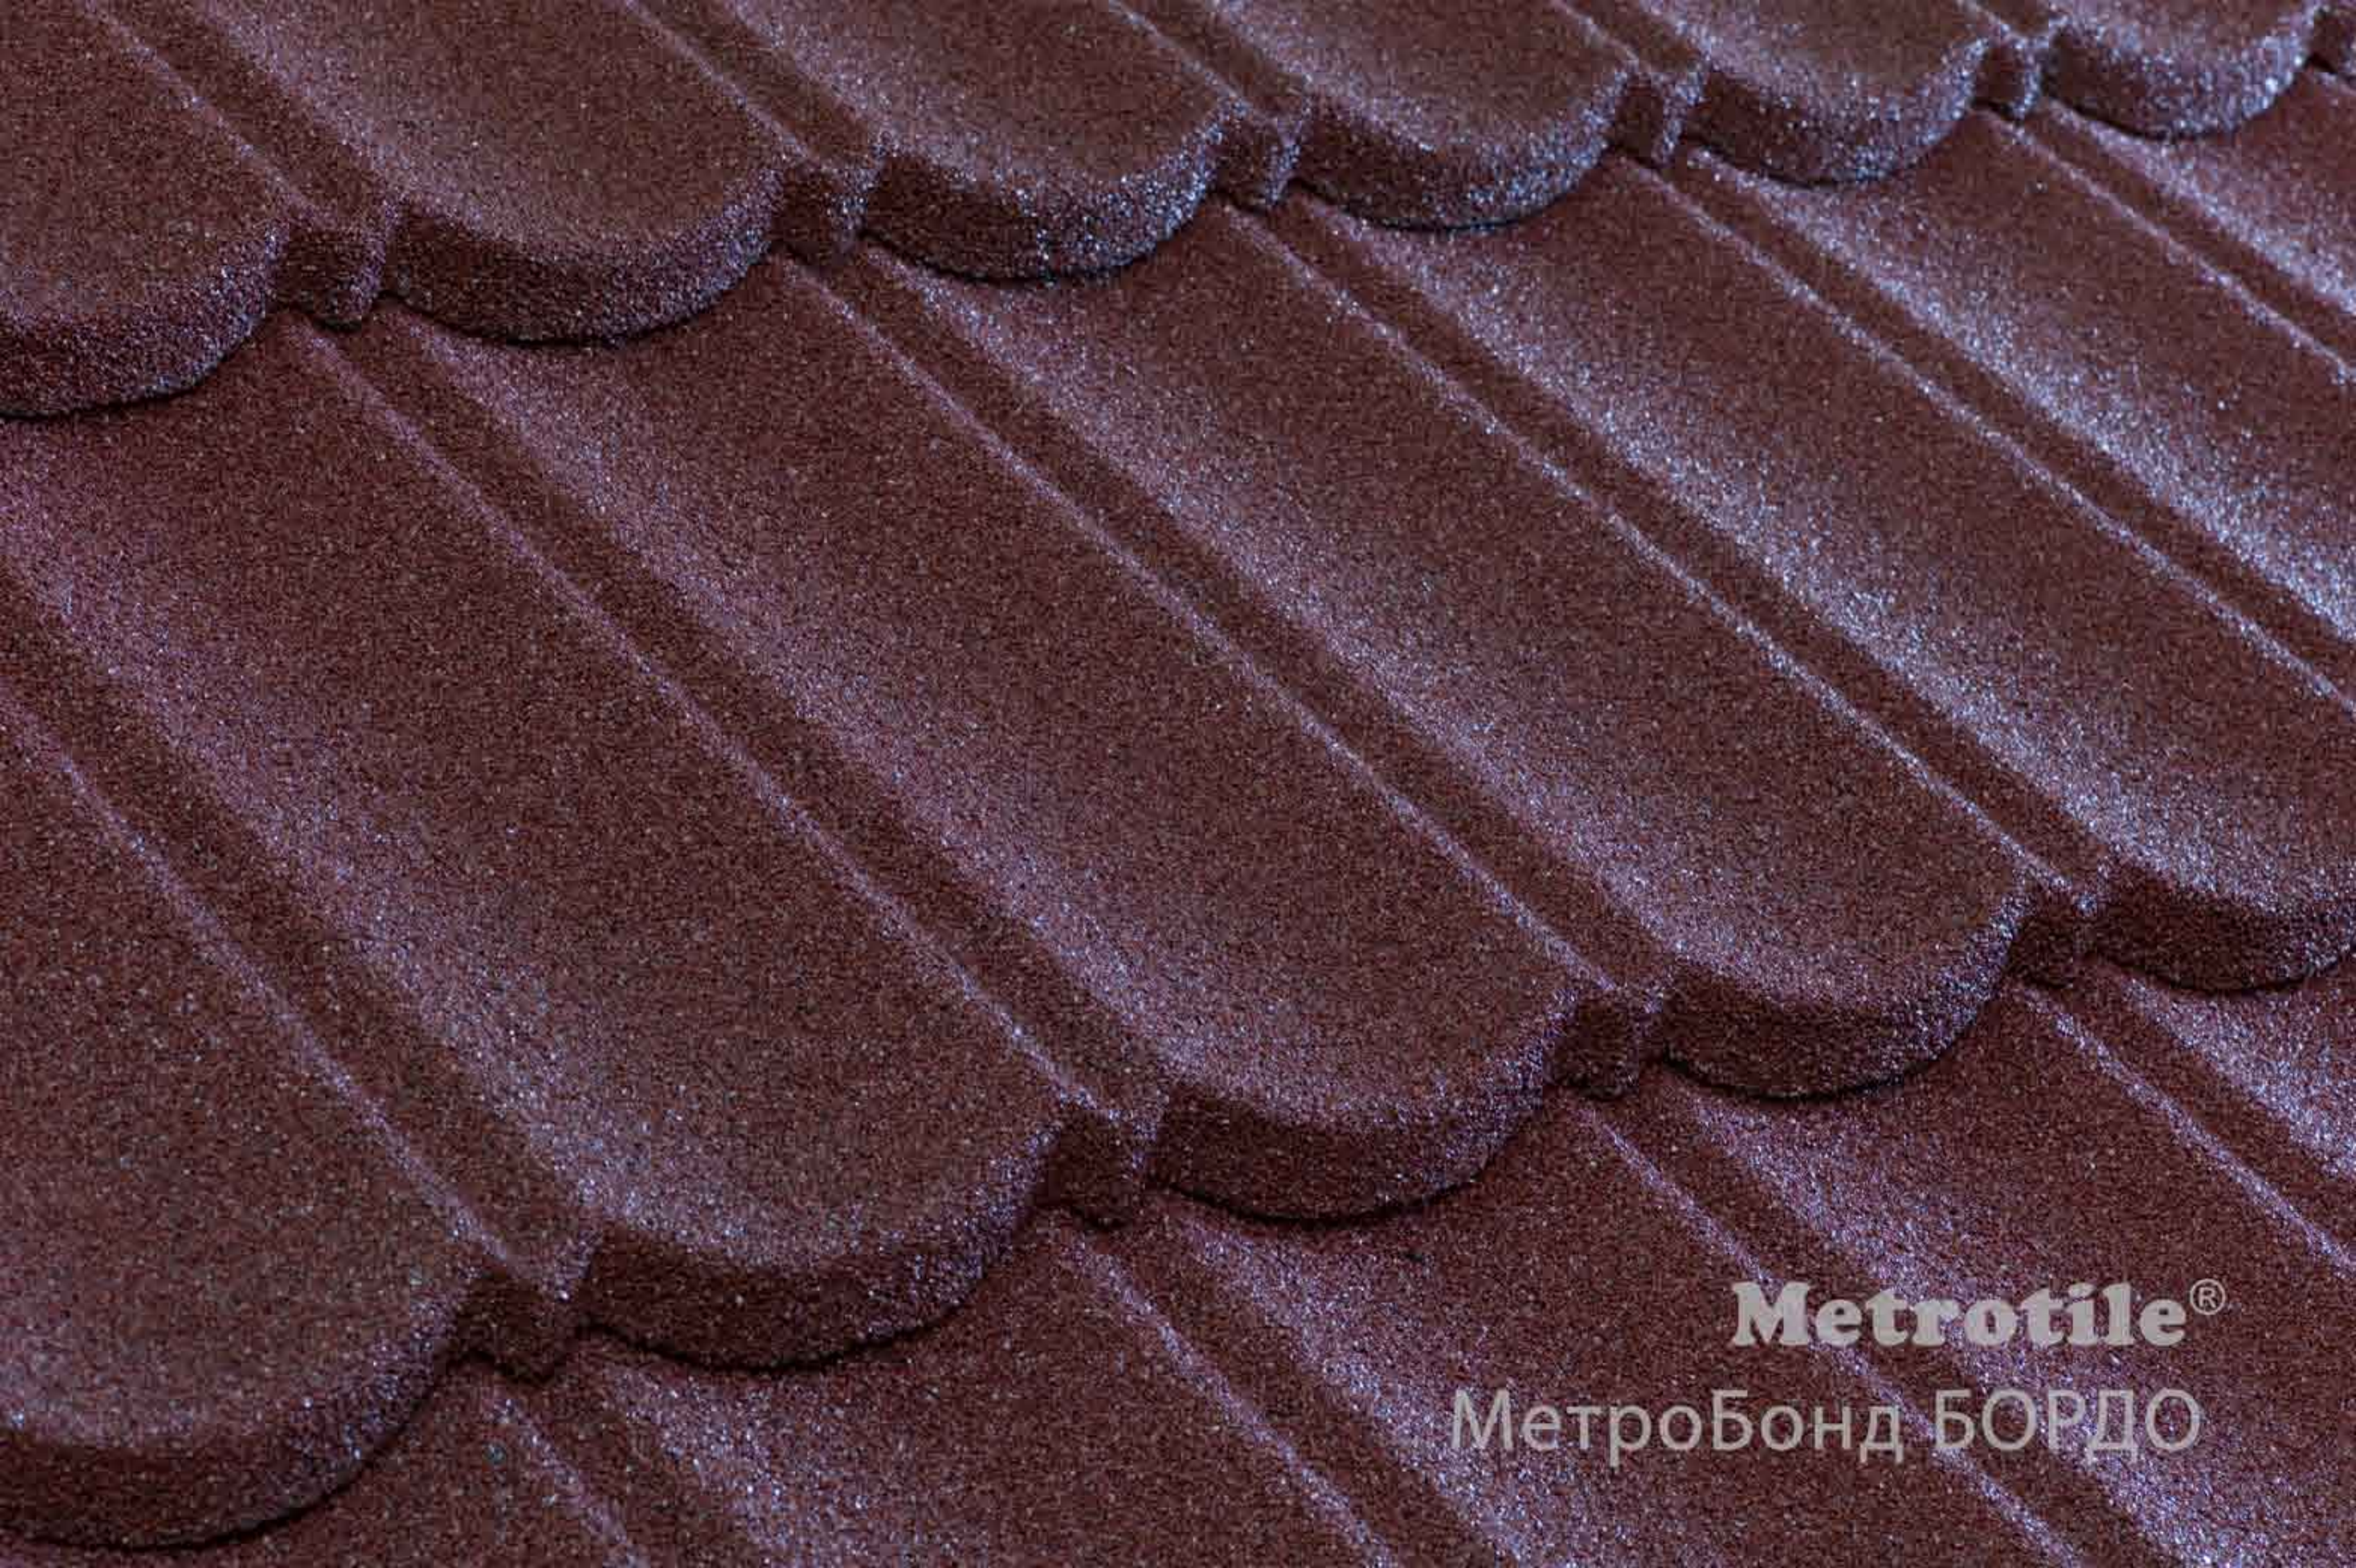

Metrotile®
Метробонд БОРДО