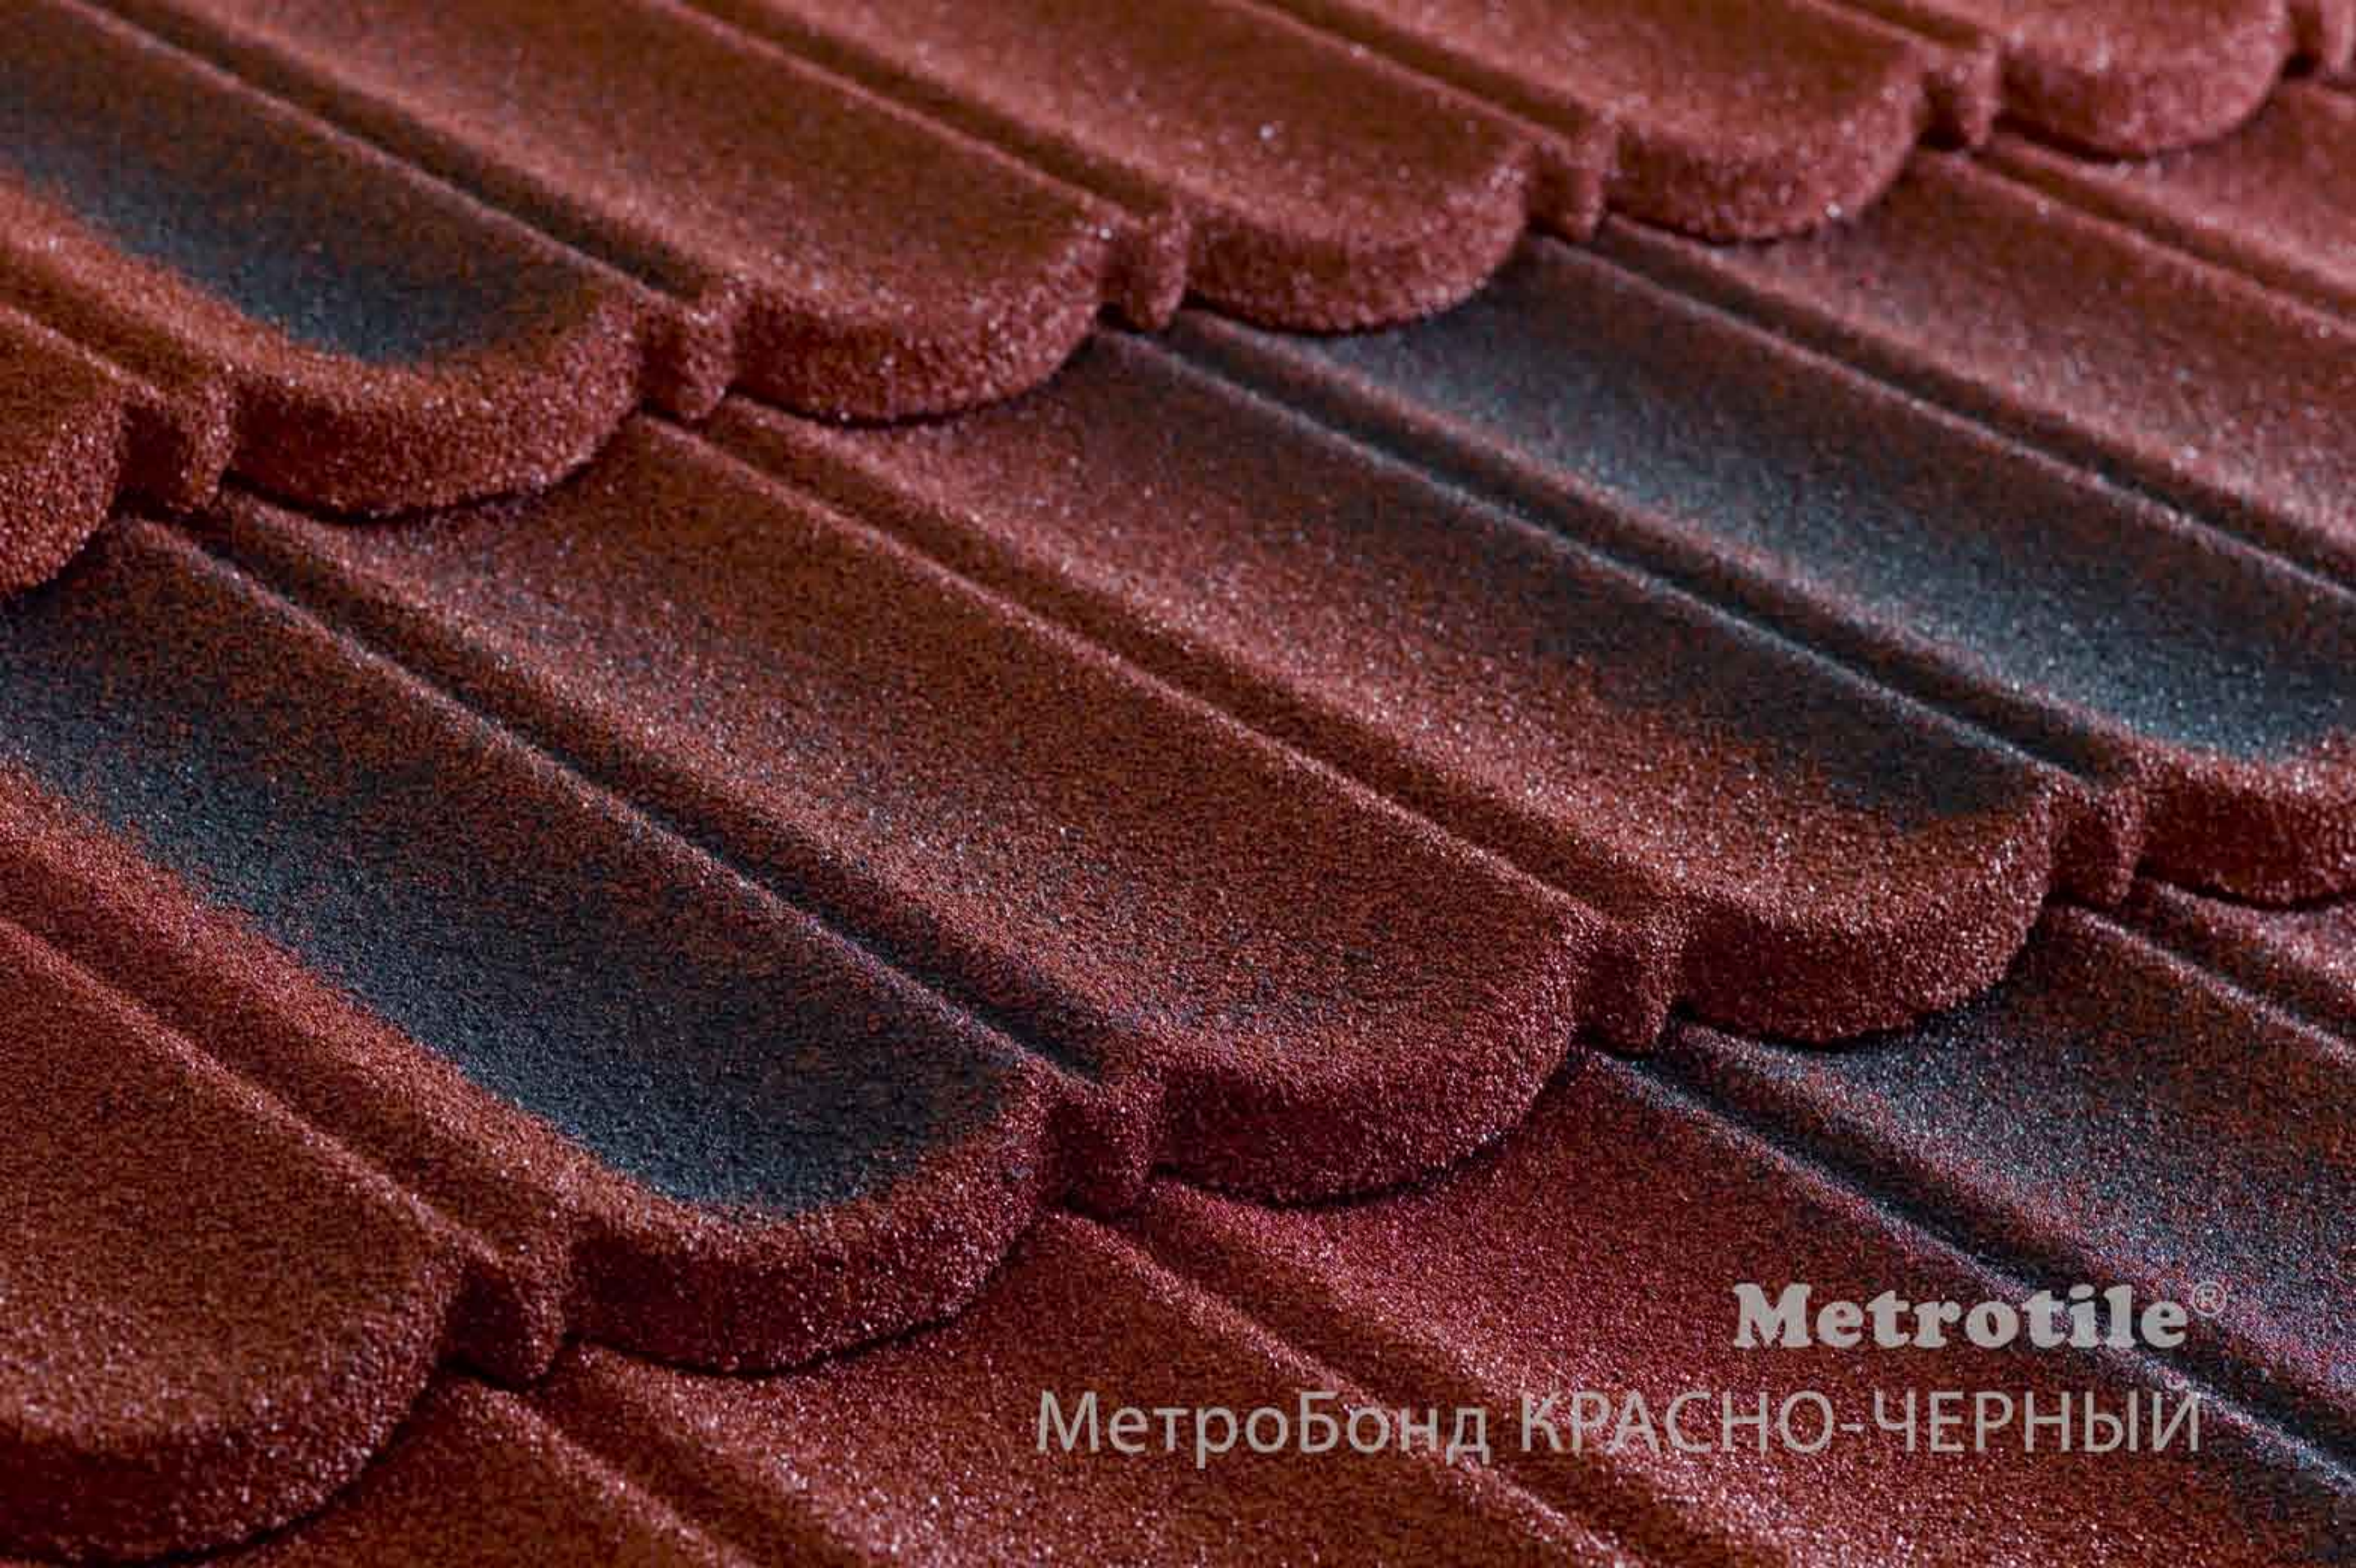

Metrotile®

Метробонд КРАСНО-ЧЕРНЫЙ