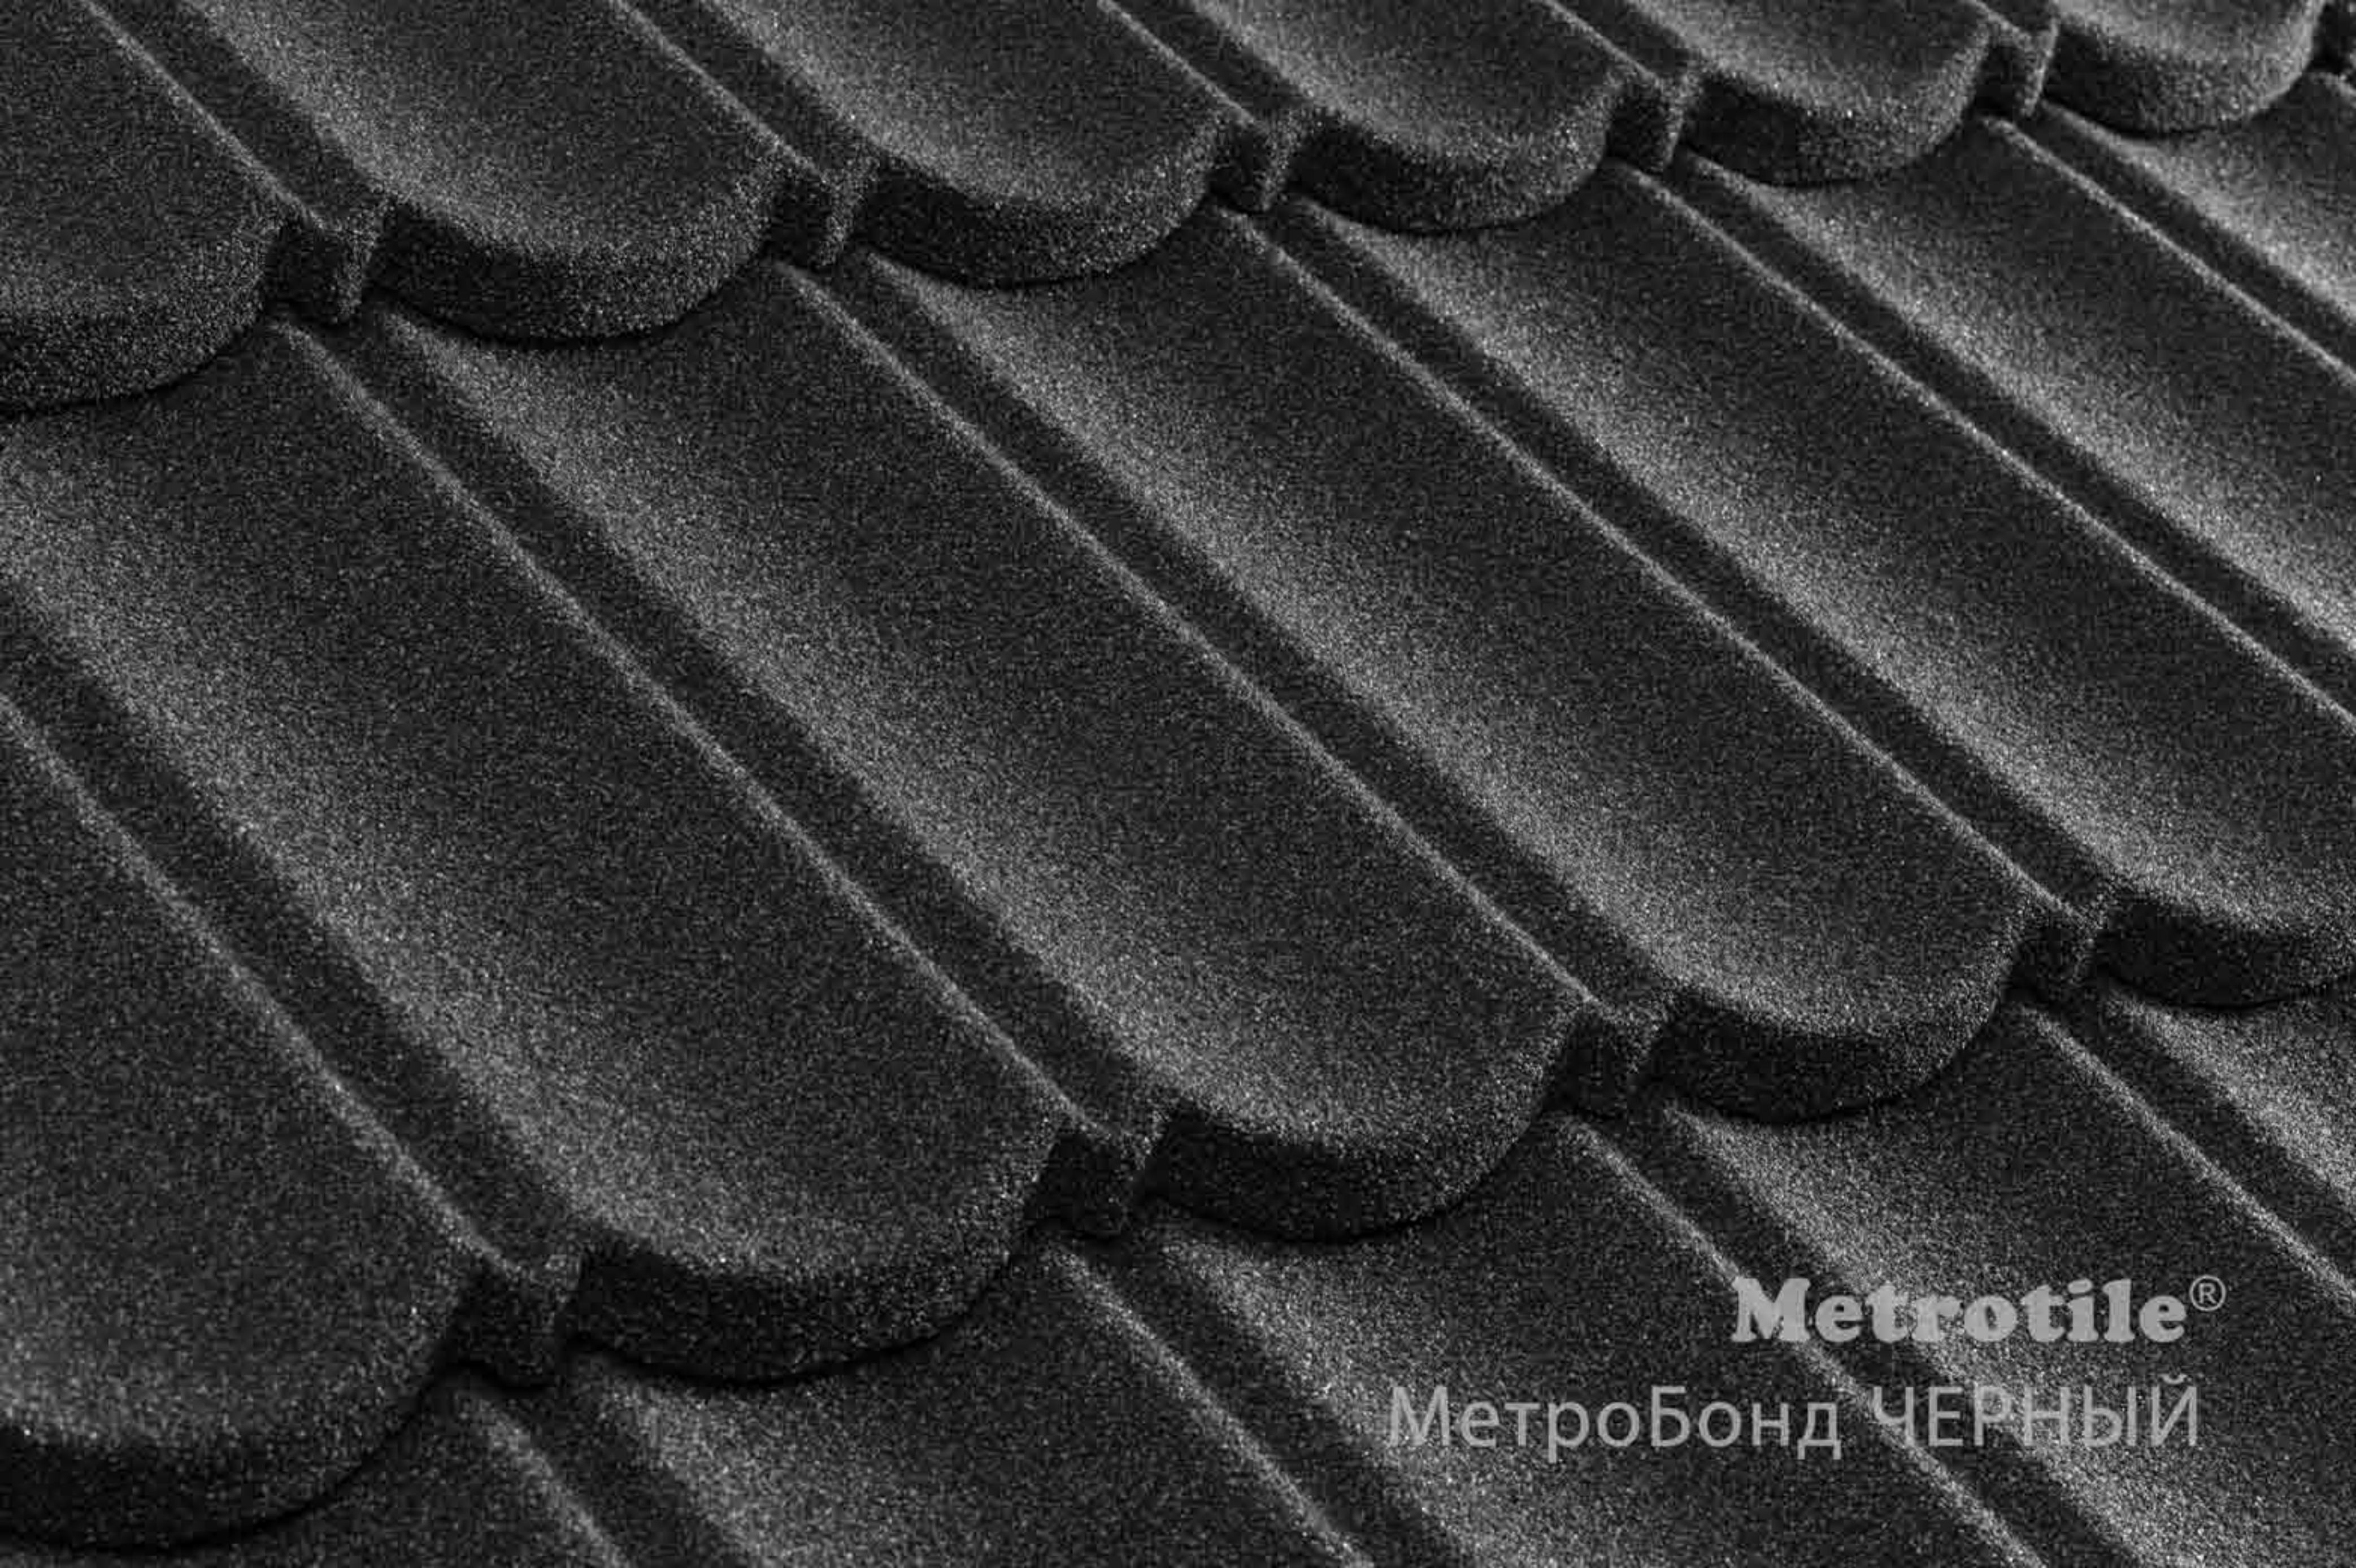

Metrotile®

Метробонд ЧЕРНЫЙ