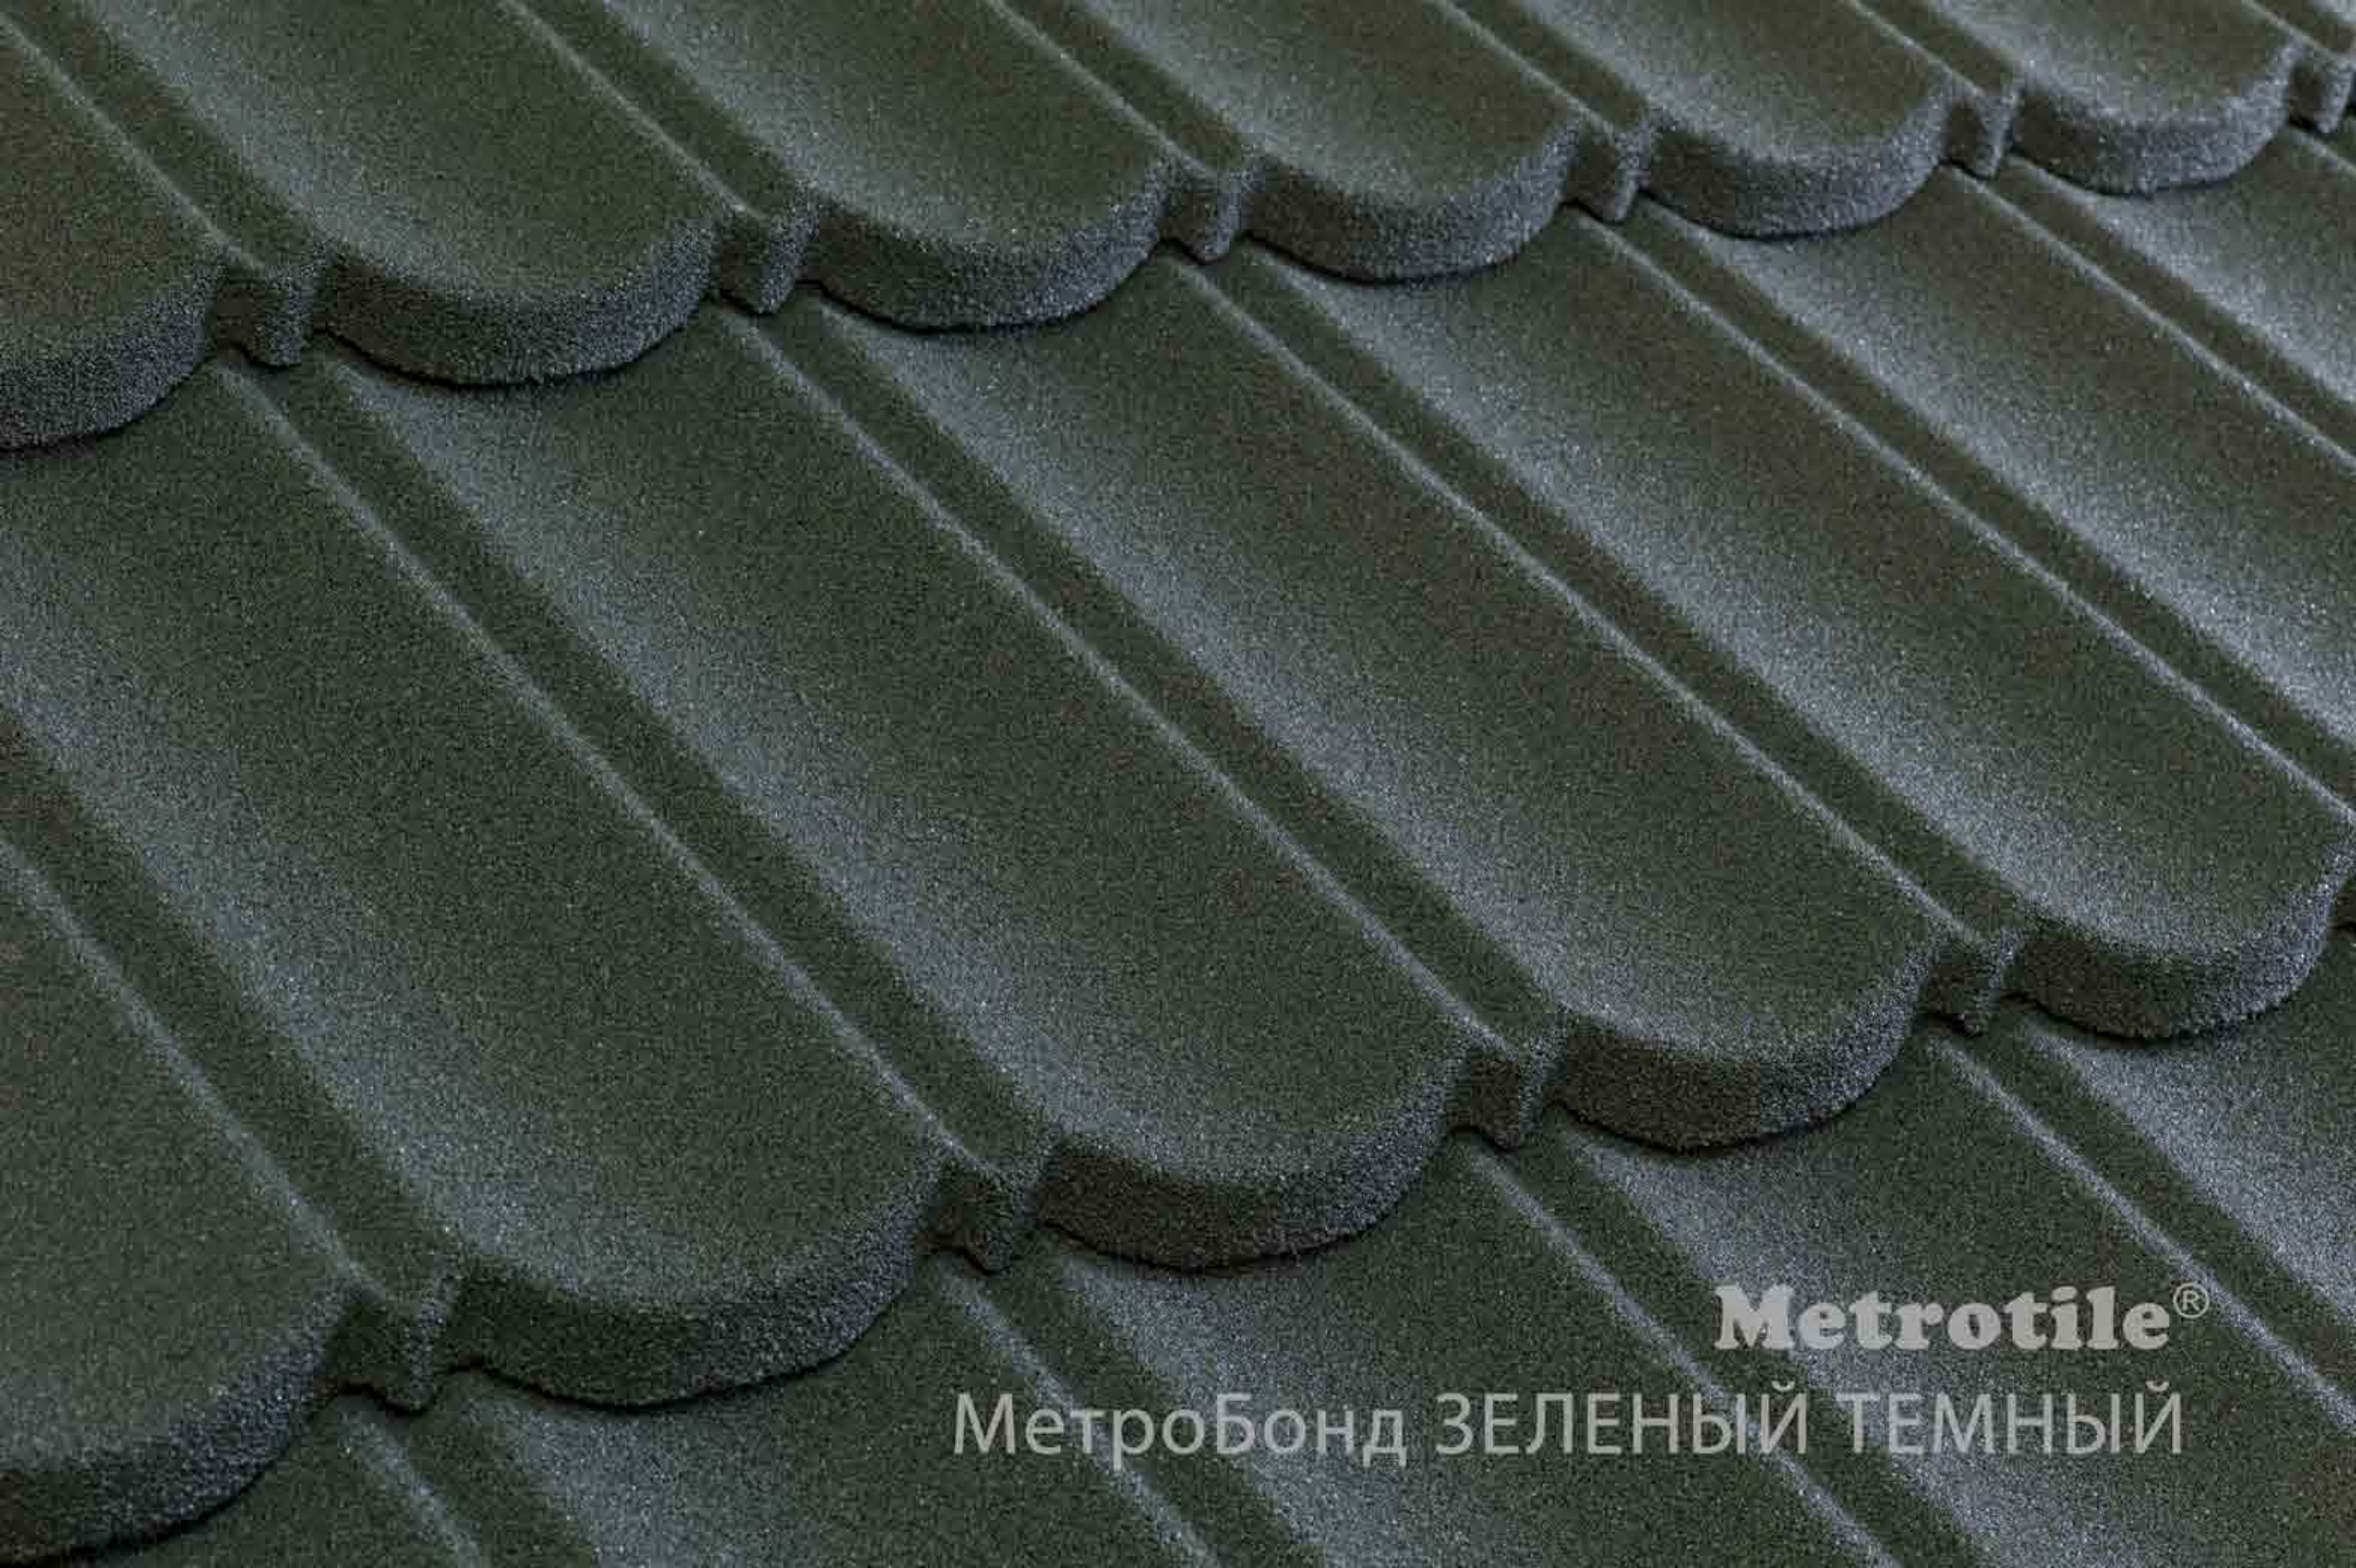

Metrotile®

Метробонд ЗЕЛЕНЫЙ ТЕМНЫЙ