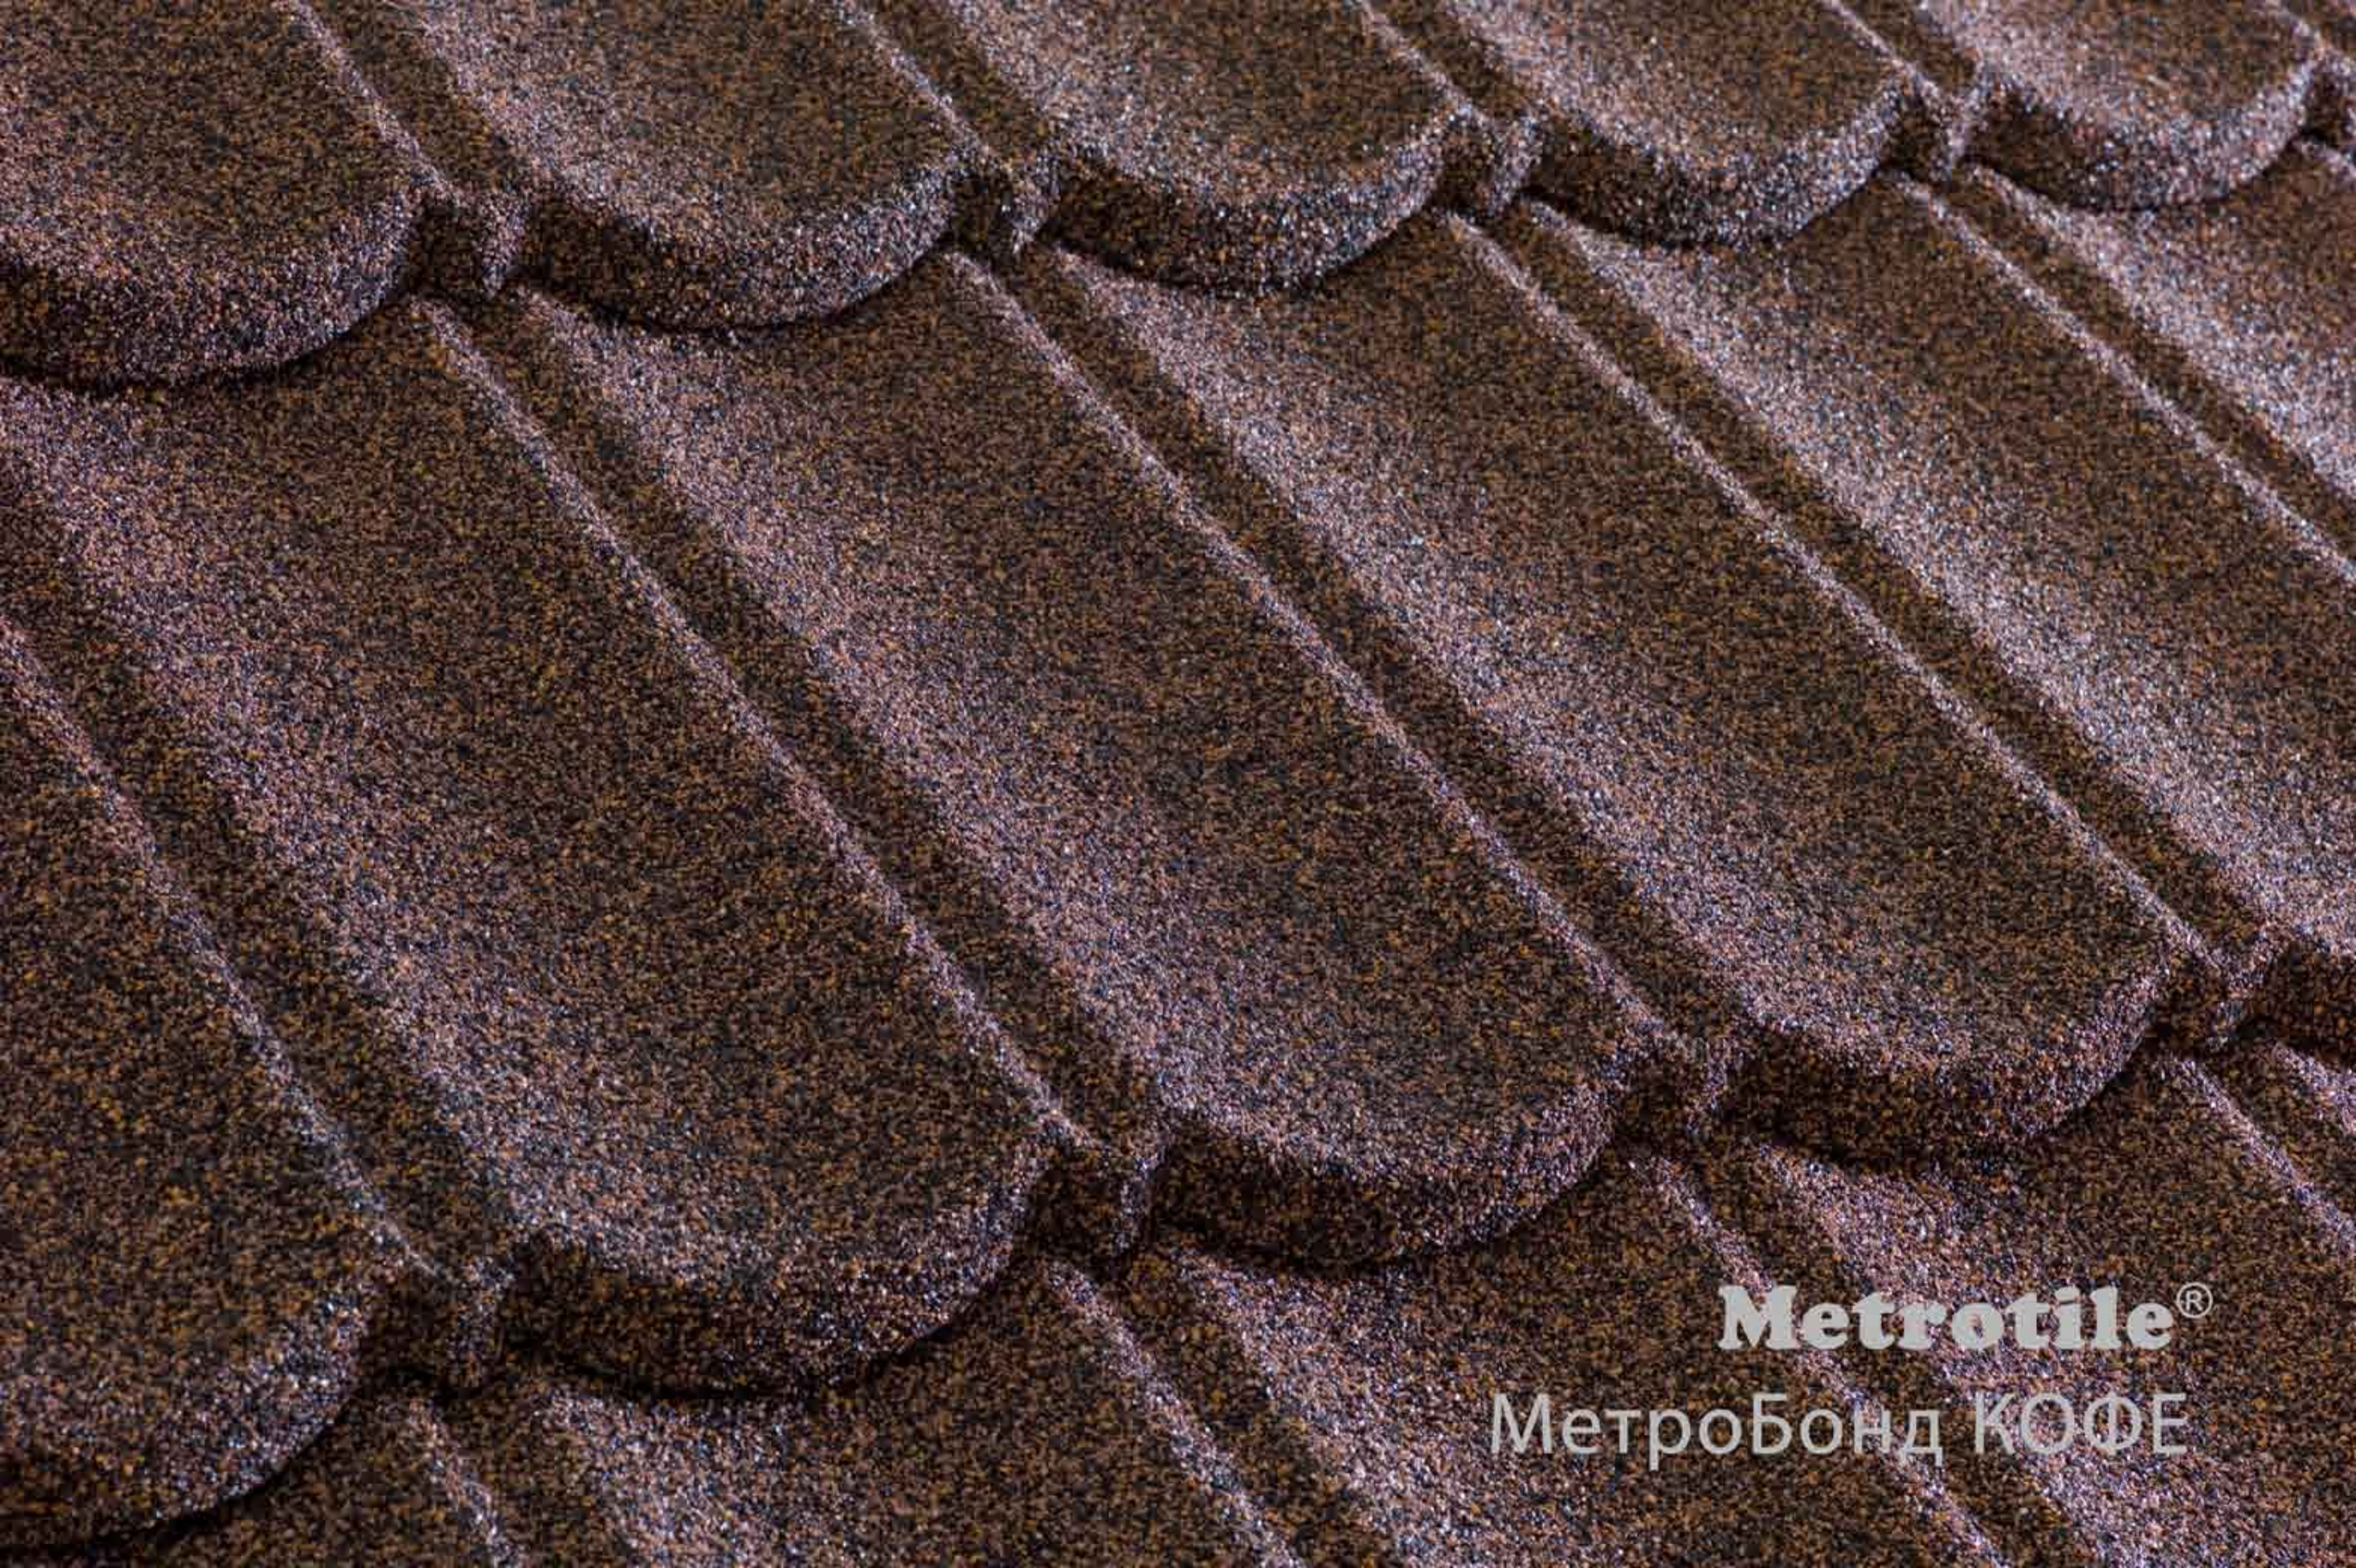

Metrotile®
Метробонд КОФЕ