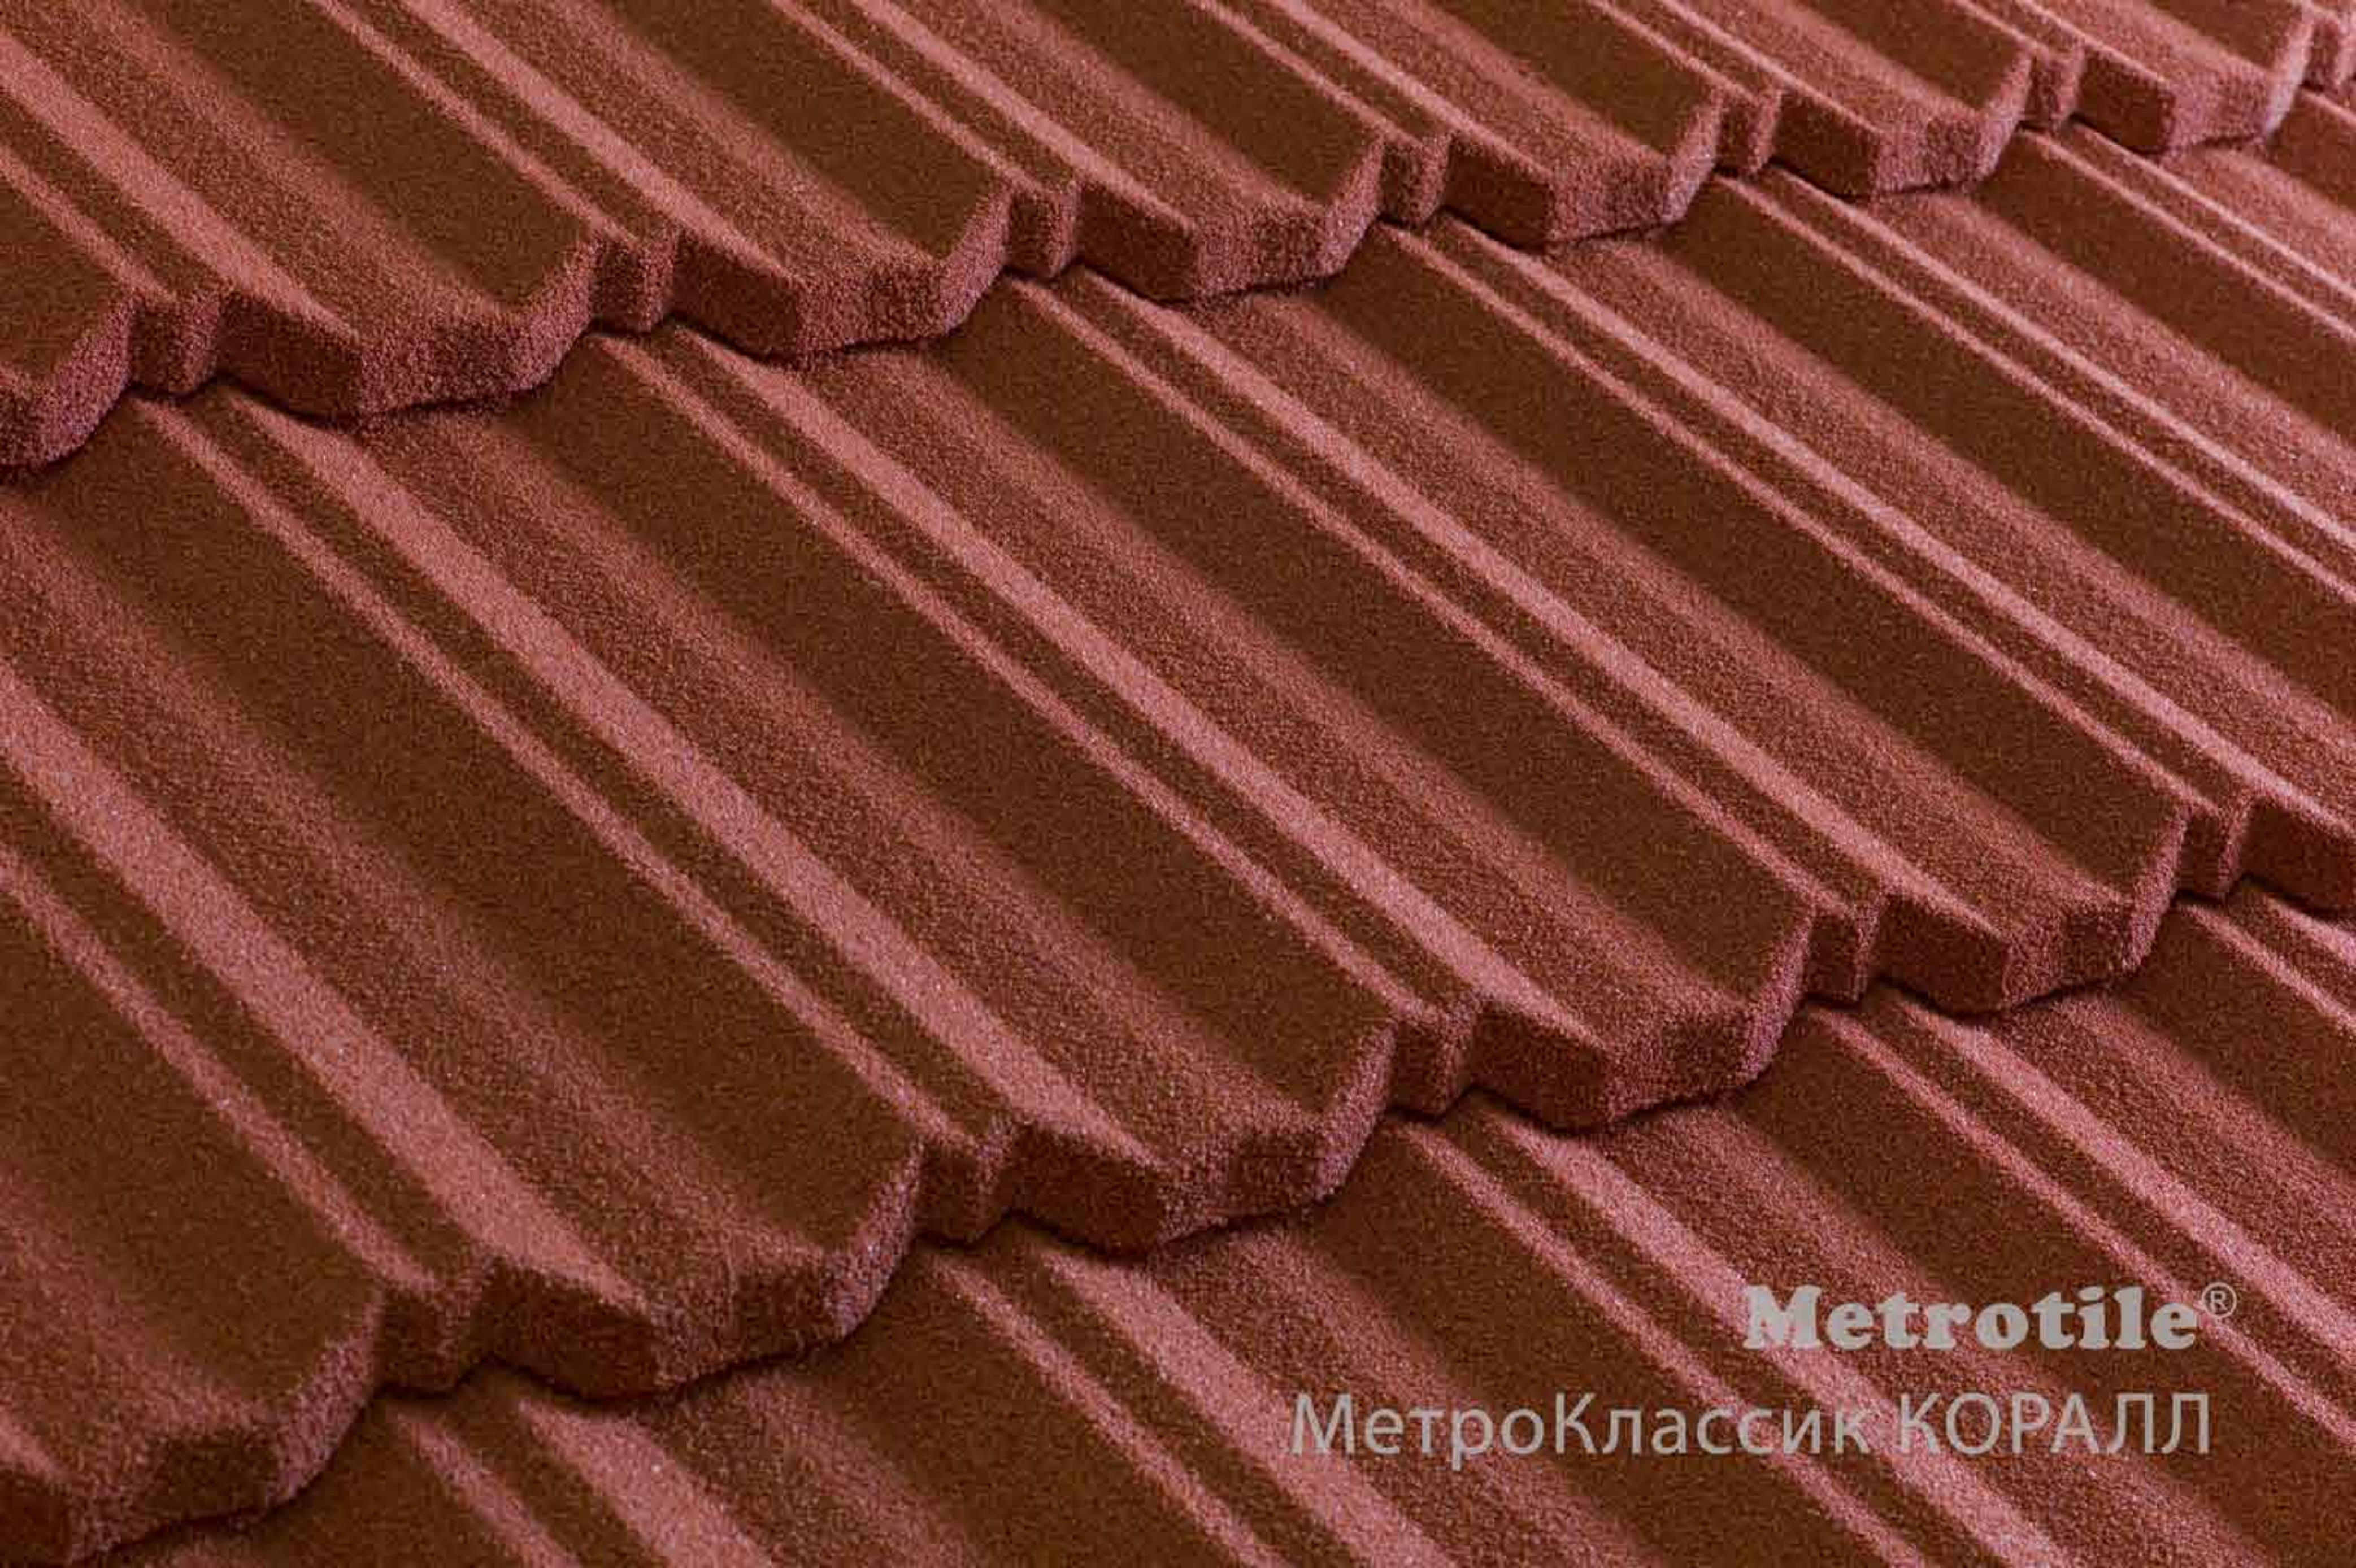

МетроРоман ТЕРРАКОТОВО-ЖЕЛТЫЙ

**Metrotile®**

МетроРоман ЦЕДАР-БРАУН

**Metrotile®**

МетроШейк ЗЕЛЕНый

**Metrotile®**

МетроШейк СЛАНЦЕВО-СЕРЫЙ

**Metrotile®**

МетроШейк-II СЕРЫЙ

**Metrotile®**

МетроКлассик КОРАЛЛ

**Metrotile®**

МетроКлассик КОФЕ

**Metrotile®**

МетроКлассик СЕРЫЙ

A close-up photograph of a dark brown, textured carpet. The carpet has a distinct diamond or square pattern, with each tile having a slightly raised, ribbed texture. The overall appearance is that of a high-quality, plush carpet. The lighting is even, highlighting the fine details of the fibers and the pattern.