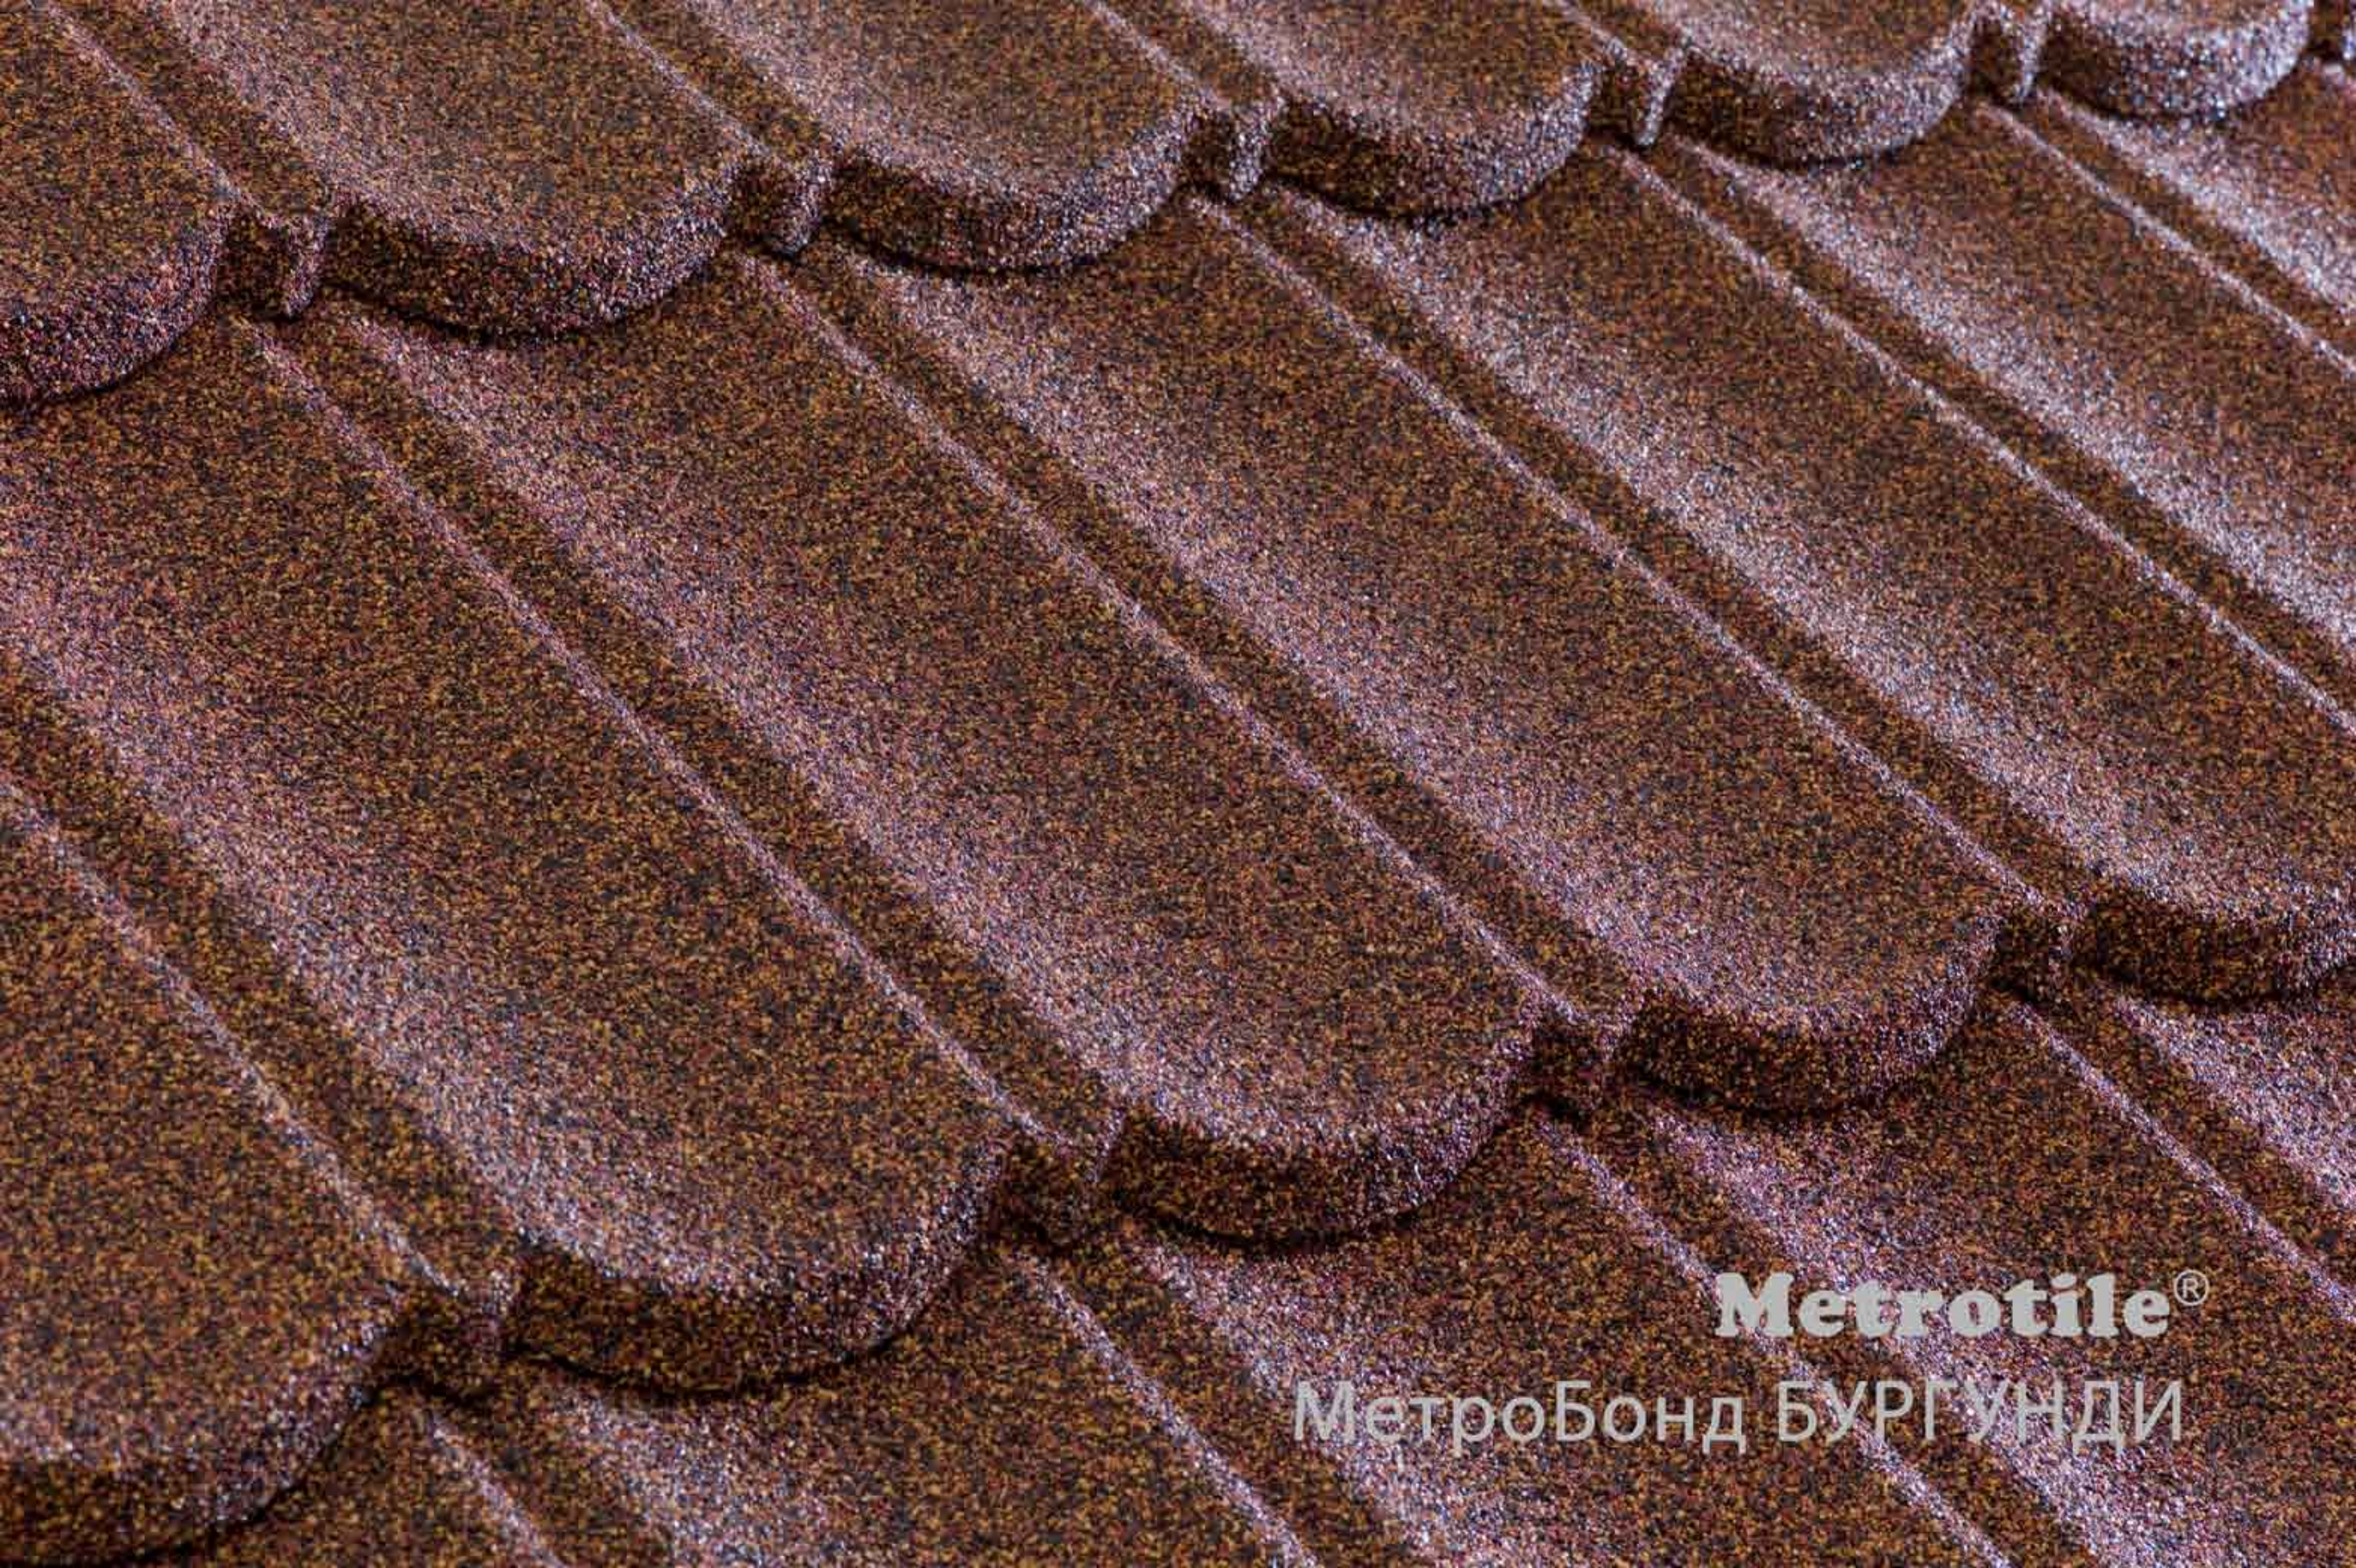

Metrotile®
Метробонд БУРГУНДИ