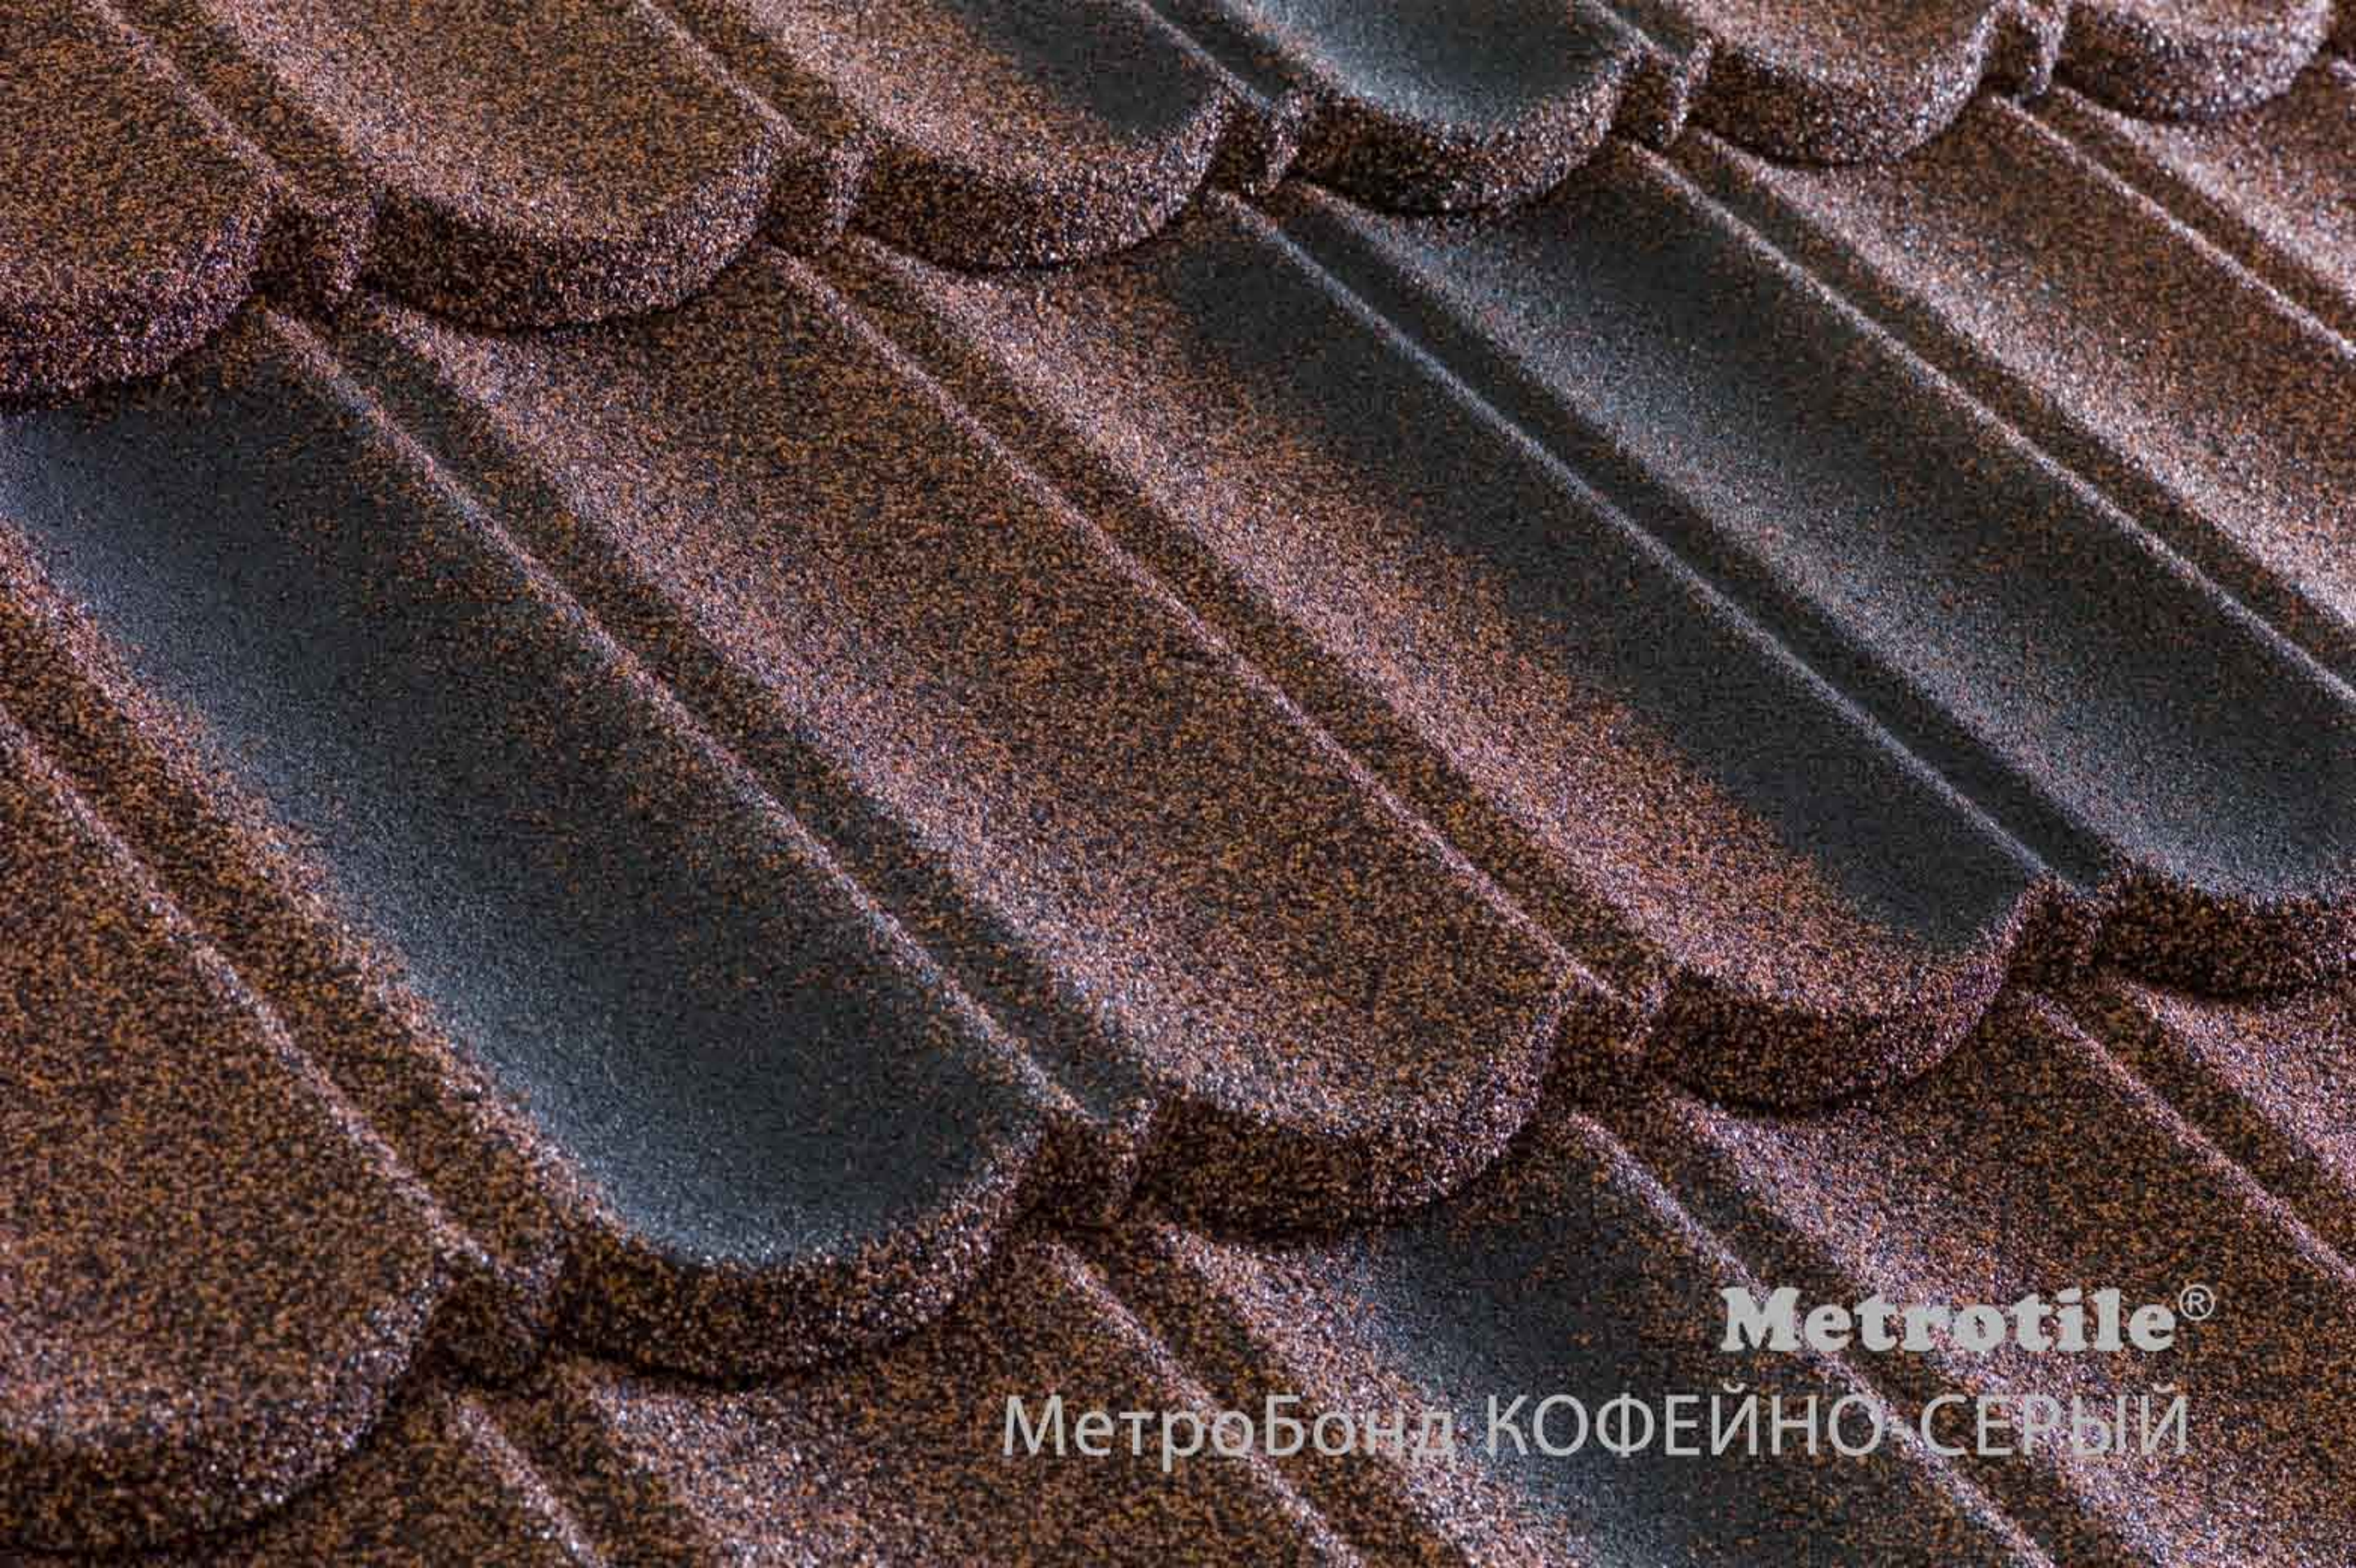

Metrotile®

МетроБонд КОФЕЙНО-СЕРЫЙ